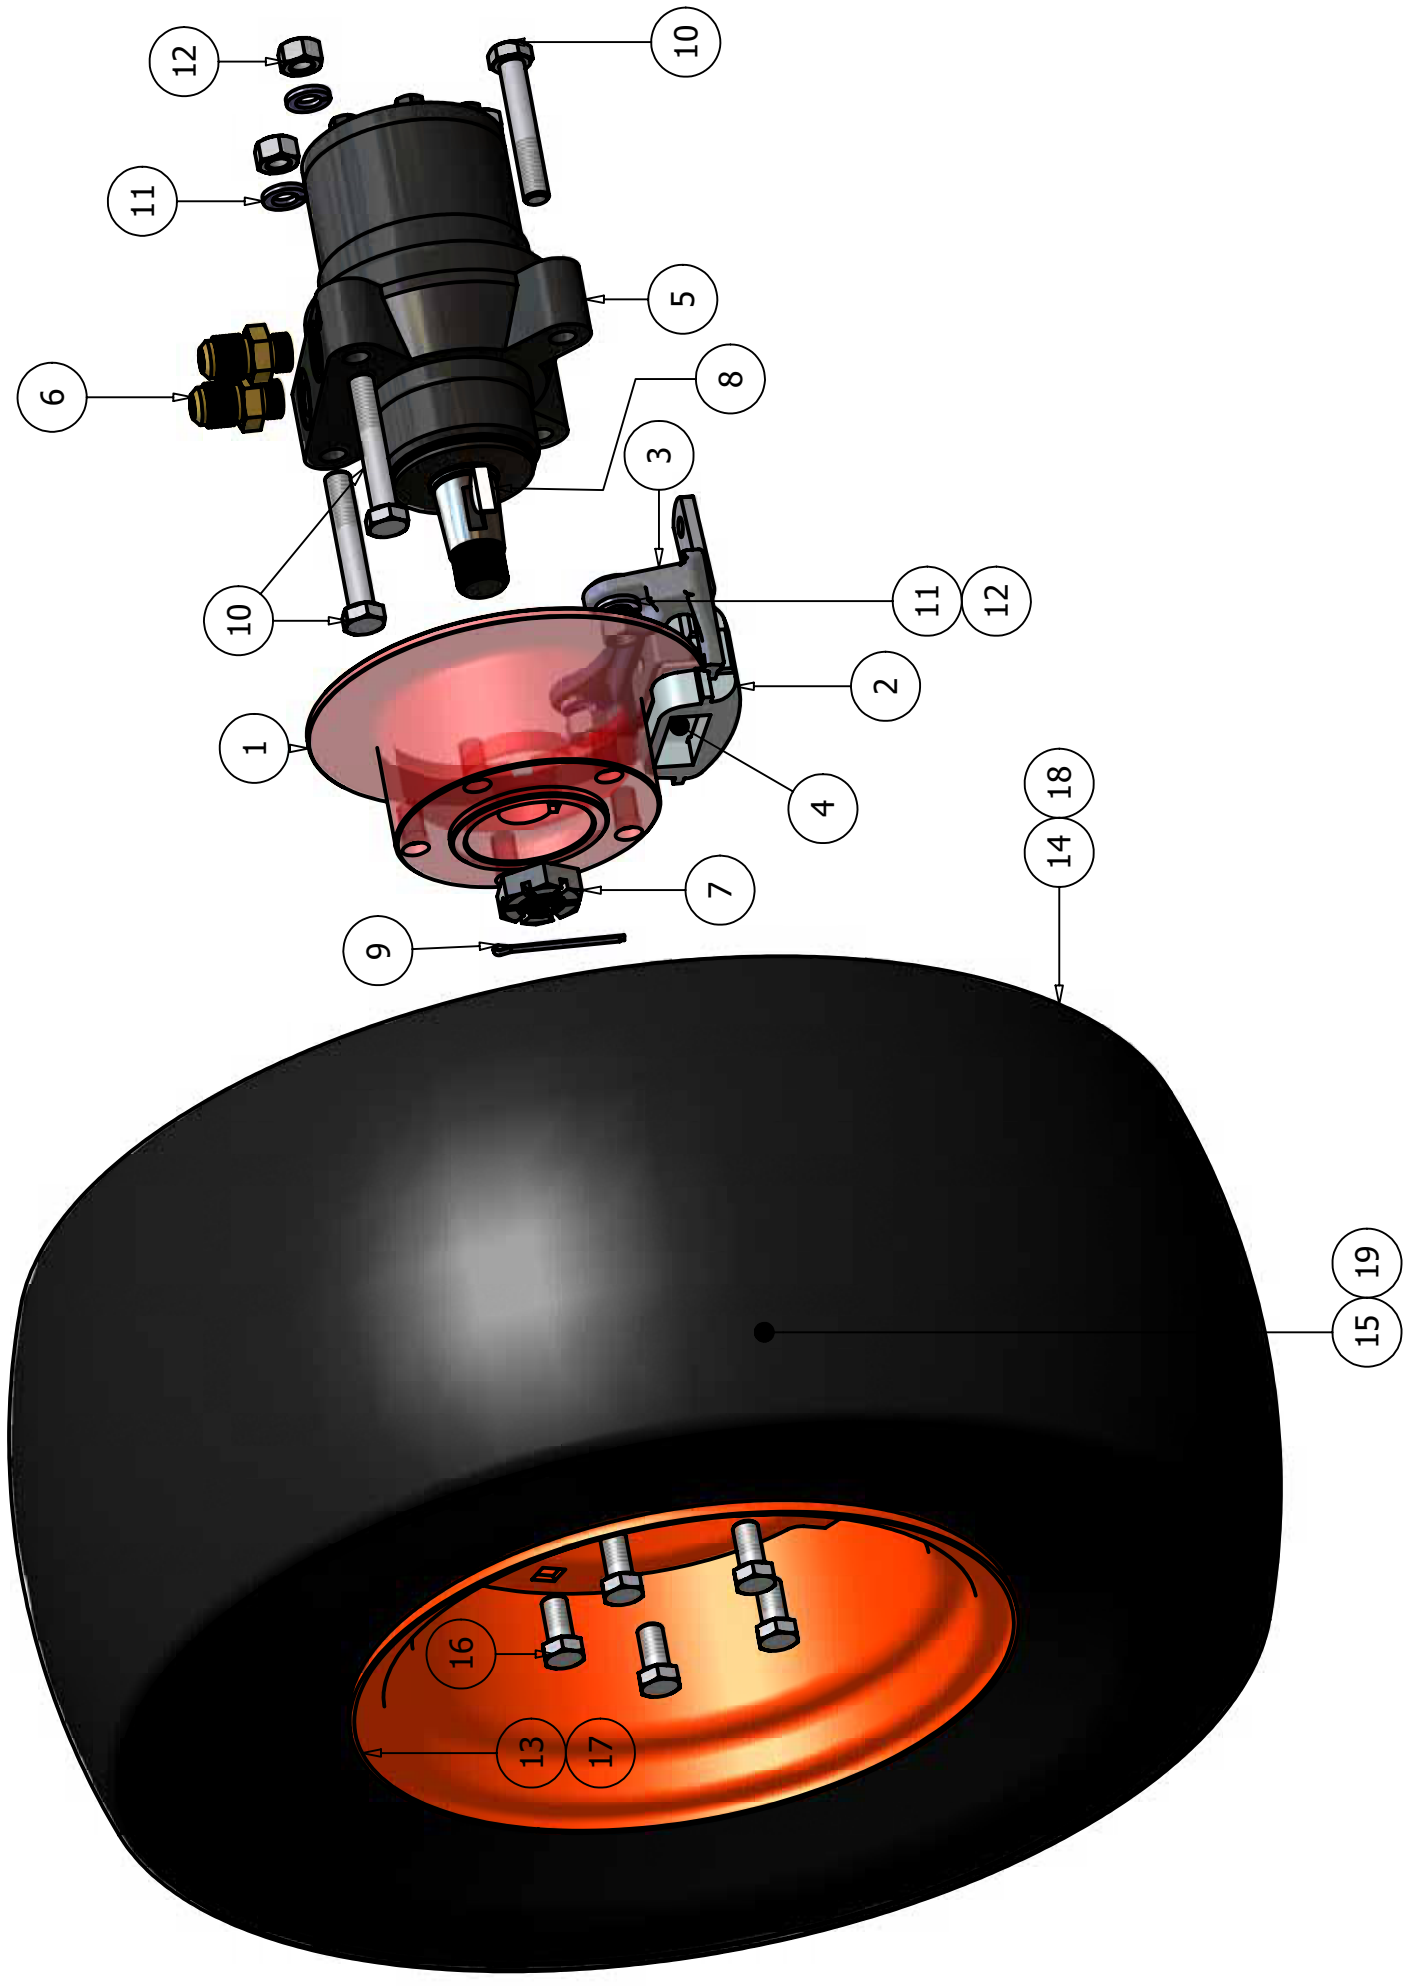

Wheel Motor/Tire and Wheel Assembly

| Wheel Motor/ Tire and Wheel Assmebly | | | |
|--------------------------------------|-----|--------------------------|-------------------------------------|
| ITEM | QTY | PART NUMBER | DESCRIPTION |
| 1 | 1 | 092-5201-00 | Brake Disc |
| 2 | 1 | 016-1610-98/016-1609-98 | Right Brake Assmebly/ Left |
| 3 | 1 | 039-8936-00 | Brake Casting |
| 4 | 1 | 016-9998-00 | Brake Pads |
| 5 | 1 | 015-2004-00/ 015-2005-00 | Right Wheel Motor/ Left |
| 6 | 2 | 024-7033-00 | Hydraulic Fitting |
| 7 | 1 | 013-7050-00 | Castle Nut |
| 8 | 1 | 042-7041-00 | Woodruff Key |
| 9 | 1 | 020-7022-00 | 1/8" x 2 1/4" Cotter #8 |
| 10 | 4 | 018-7016-00 | 1/2" x 3" Hex Bolt |
| 11 | 4 | 019-5007-00 | 1/2" Lock Washer |
| 12 | 4 | 013-7018-00 | 1/2" Hex Nut |
| 13 | 1 | 022-7061-00 | 12" Rim - 60" & 72" Cut |
| 14 | 1 | 022-5349-00 | 24x12-12 Tire - 60" & 72" Cut |
| 15 | 1 | 022-5450-00 | 24" Tire and Wheel Assembly |
| 16 | 5 | 018-7033-00 | 1/2" x 1" Hex Bolt |
| 17 | 1 | 022-7062-00 | 12" Rim - 48" & 52" Cut |
| 18 | 1 | 022-5351-00 | 23x10.50-12 Tire - 48" & 52" Cut |
| 19 | 1 | 022-5352-00 | 23x10.50-12 Tire and Wheel Assembly |