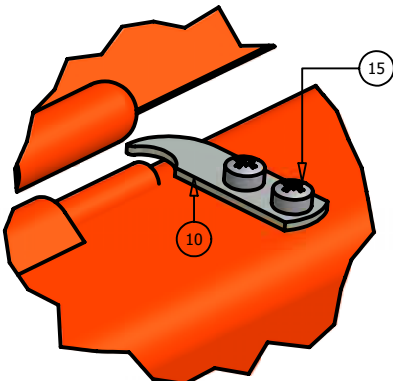

Floor Panel

DETAIL D

DETAIL B

DETAIL C

DETAIL A

Floor Panel			
ITEM	QTY	PART NUMBER	DESCRIPTION
1	1	071-3000-00	Suspension Seat (All Lightning)
2	1	071-2004-00	EVC Seat (23hp and 30hp Pup Models)
3	1	014-2006-00	Cooler Cover
4	1	081-2006-00	Pup Floor Mat
5	1	064-2005-00	Floor Board Cable
6	1	026-2006-00	Seat Plate
7	1	079-5340-00	Pup Floor Panel
8	4	029-7029-00	Floor Rubber Bumper
9	4	014-9000-00	Frame Plug
10	1	058-2000-00	Floor Panel Stop
11	1	040-6060-00	#9 Hit clip (seat latch)
12	1	019-7040-00	1/4" Flat Washer
13	1	030-7040-00	1/4" x 1" Self Tapping Screw
14	1	018-8064-00	1/4" x 5/8" Button Head Bolt
15	2	030-3050-00	#10 x 1/2" Self Taping Screw
16	2	018-8065-00	5/16" x 1" Carriage Bolt
17	10	013-8049-00	5/16" Nylock Flange Nut
18	1	013-8039-00	1/4" Hex Nut
19	1	019-4008-00	1/4" Lock Washer
20	2	019-6042-00	.360 ID Plastic Washer