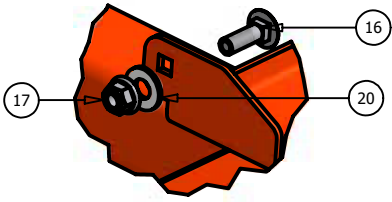

Floor Panel

DETAIL D

DETAIL B

DETAIL C

DETAIL A

Floor Panel			
ITEM	QTY	PART NUMBER	DESCRIPTION
1	1	071-3000-00	Suspension Seat (All Lightning)
2	1	071-2004-00	EVC Seat (23hp and 30hp Pup Models)
3	1	014-2006-00	Cooler Cover
4	1	081-2006-00	Pup Floor Mat
5	1	064-2005-00	Floor Board Cable
6	1	026-2006-00	Seat Plate
7	1	079-5340-00	Pup Floor Panel
8	4	029-7029-00	Floor Rubber Bumper
9	4	014-9000-00	Frame Plug
10	1	058-2000-00	Floor Panel Stop
11	1	040-6060-00	#9 Hit clip (seat latch)
12	1	019-7040-00	1/4" Flat Washer
13	1	030-7040-00	1/4" x 1" Self Tapping Screw
14	1	018-8064-00	1/4" x 5/8" Button Head Bolt
15	2	030-3050-00	#10 x 1/2" Self Taping Screw
16	2	018-8065-00	5/16" x 1" Carriage Bolt
17	10	013-8049-00	5/16" Nylock Flange Nut
18	1	013-8039-00	1/4" Hex Nut
19	1	019-4008-00	1/4" Lock Washer
20	2	019-6042-00	.360 ID Plastic Washer