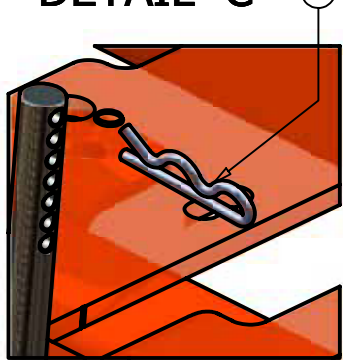

Floor Panel

DETAIL D

DETAIL B

DETAIL C

DETAIL A

Floor Panel			
ITEM	QTY	PART NUMBER	DESCRIPTION
1	1	071-3000-00	Suspension Seat (All Lightning)
2	1	071-2004-00	EVC Seat (23hp and 30hp Pup Models)
3	1	014-2006-00	Cooler Cover
4	1	081-2006-00	Pup Floor Mat
5	1	064-2005-00	Floor Board Cable
6	1	026-2006-00	Seat Plate
7	1	079-5340-00	Pup Floor Panel
8	4	029-7029-00	Floor Rubber Bumper
9	4	014-9000-00	Frame Plug
10	1	058-2000-00	Floor Panel Stop
11	1	040-6060-00	#9 Hit clip (seat latch)
12	1	019-7040-00	1/4" Flat Washer
13	1	030-7040-00	1/4" x 1" Self Tapping Screw
14	1	018-8064-00	1/4" x 5/8" Button Head Bolt
15	2	030-3050-00	#10 x 1/2" Self Taping Screw
16	2	018-8065-00	5/16" x 1" Carriage Bolt
17	10	013-8049-00	5/16" Nylock Flange Nut
18	1	013-8039-00	1/4" Hex Nut
19	1	019-4008-00	1/4" Lock Washer
20	2	019-6042-00	.360 ID Plastic Washer