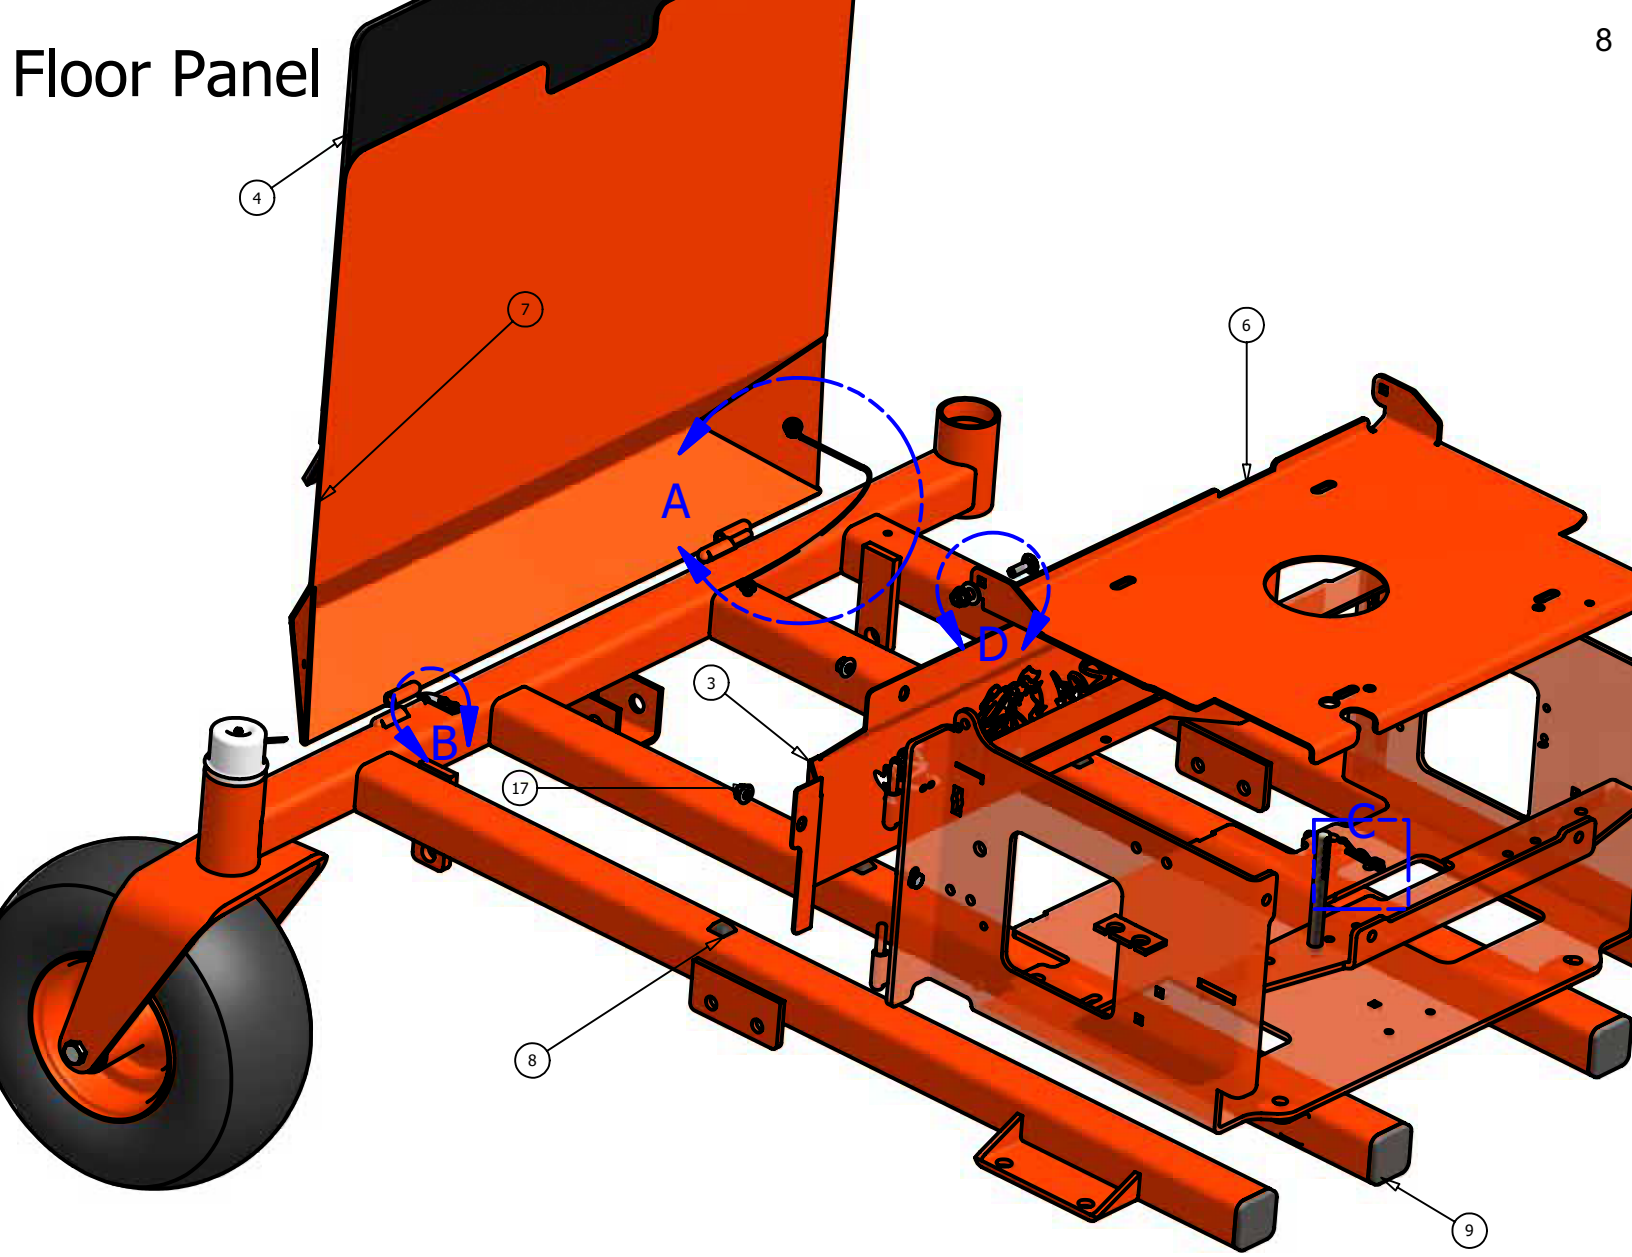

Floor Panel

DETAIL D

DETAIL B

DETAIL C

DETAIL A

Floor Panel			
ITEM	QTY	PART NUMBER	DESCRIPTION
1	1	071-3000-00	Suspension Seat (All Lightning)
2	1	071-2004-00	EVC Seat (23hp and 30hp Pup Models)
3	1	014-2006-00	Cooler Cover
4	1	081-2006-00	Pup Floor Mat
5	1	064-2005-00	Floor Board Cable
6	1	026-2006-00	Seat Plate
7	1	079-5340-00	Pup Floor Panel
8	4	029-7029-00	Floor Rubber Bumper
9	4	014-9000-00	Frame Plug
10	1	058-2000-00	Floor Panel Stop
11	1	040-6060-00	#9 Hit clip (seat latch)
12	1	019-7040-00	1/4" Flat Washer
13	1	030-7040-00	1/4" x 1" Self Tapping Screw
14	1	018-8064-00	1/4" x 5/8" Button Head Bolt
15	2	030-3050-00	#10 x 1/2" Self Taping Screw
16	2	018-8065-00	5/16" x 1" Carriage Bolt
17	10	013-8049-00	5/16" Nylock Flange Nut
18	1	013-8039-00	1/4" Hex Nut
19	1	019-4008-00	1/4" Lock Washer
20	2	019-6042-00	.360 ID Plastic Washer