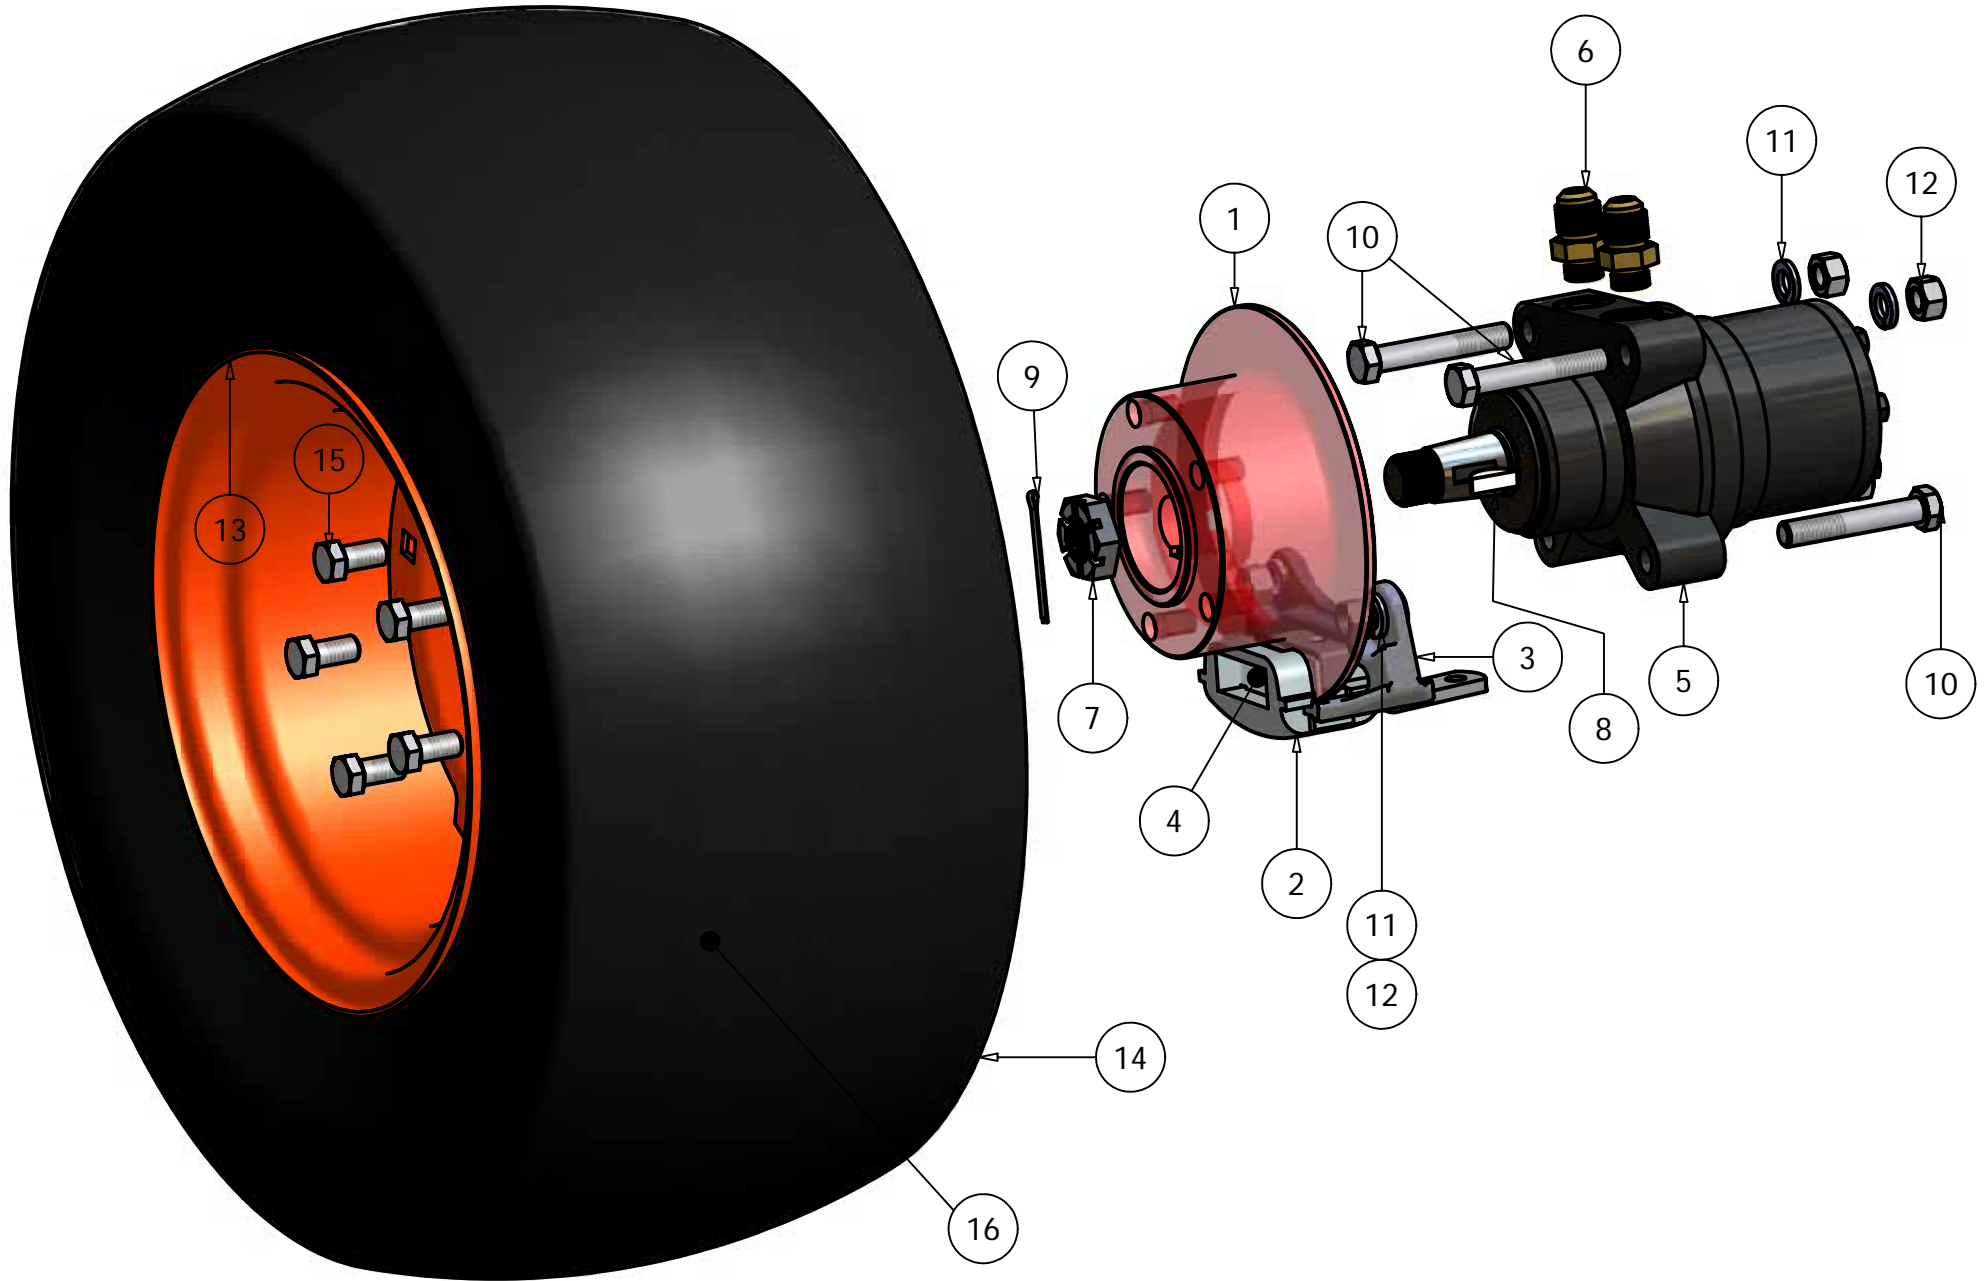

Wheel Motor/Tire and Wheel Assembly (Diesel)

Wheel Motor/ Tire and Wheel Assmebly			
ITEM	QTY	PART NUMBER	DESCRIPTION
1	1	092-5201-00	Brake Disc
2	1	016-1610-98/016-1609-98	Right Brake Assmebly/ Left
3	1	039-8936-00	Brake Casting
4	1	016-9998-00	Brake Pads
5	1	015-5302-00/ 015-5303-00	Right Wheel Motor/ Left
6	2	024-5204-00	3" Hydraulic Fitting
7	1	013-7050-00	Castle Nut
8	1	042-7041-00	Woodruff Key
9	1	020-7022-00	1/8" x 2 1/4" Cotter #8
10	4	018-7016-00	1/2" x 3" Hex Bolt
11	4	019-5007-00	1/2" Lock Washer
12	4	013-7018-00	1/2" Hex Nut
13	1	022-7033-00	12" Rim - AOS Models
14	1	022-7032-00	26x12-12 Tire - AOS Models
15	5	018-7033-00	1/2" x 1" Lug Bolt (Fine Thread)
16	1	022-7031-00	26 x 12-12 Tire and Wheel Assembly