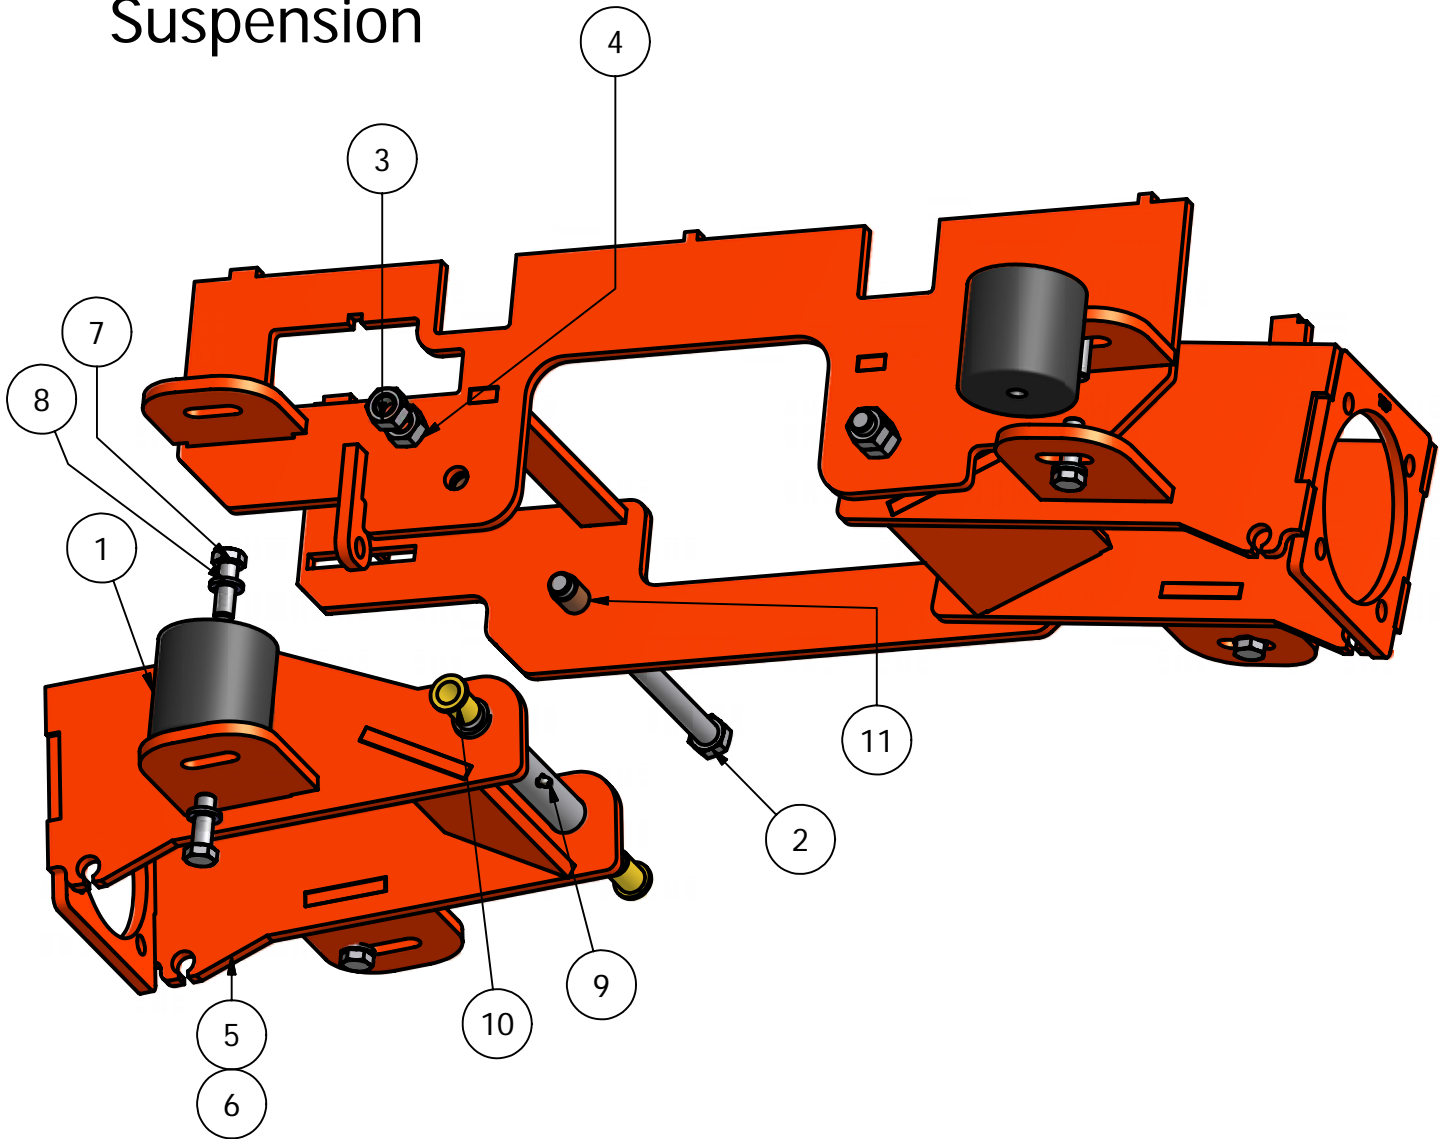

Suspension

Parts List			
ITEM	QTY	PART NUMBER	DESCRIPTION
1	4	032-8999-00	Vibration Mount
2	2	018-2051-00	5/8" x 10" Hex Bolt (Grade 8)
3	2	013-5301-00	5/8" Nylock 1/2 Jam
4	2	013-5020-00	5/8" Nut
5	2	070-8000-00	60" Inner Suspension Cage
6	2	070-8001-00	72" Inner Suspension Cage
7	8	018-5006-00	1/2" x 1 1/2" Hex Bolt
8	8	019-5007-00	1/2" Lock Washer
9	2	024-6034-00	Grease Fitting (Drive-In)
10	4	032-5050-00	Shoulder Spacer
11	4	215-2000-00	3/4" Brass Bushing