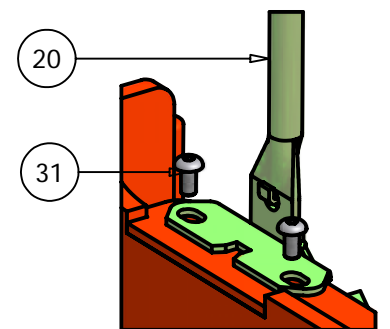

# Diesel Seat Frame

DETAIL A

DETAIL D

DETAIL C

Seat Frame			
ITEM	QTY	PART NUMBER	DESCRIPTION
1	1	080-6010-00	Seat Frame
2	1	069-8054-00	Brake Lever
3	3	077-8073-00	Brake Handle Switch
4	4	018-8056-00	1024 x 1" Bolt
5	2	018-8051-00	9" Stove Bolt for Diesel (Aos gets 8")
6	2	013-8051-00	1/4" Wing Nut
7	1	068-8050-00	Diesel Battery
8	1	043-8929-00	Battery hold-down
9	2	062-8013-00	Filter Head
10	1	066-8048-00	Hydraulic Tank Cap
11	1	064-8055-00	Short Brake Cable
12	1	064-8056-00	Long Brake Cable
13	2	063-8014-00	Hydraulic Filter
14	4	024-5050-00	1/2" x 1/2" Filter Head Fitting
15	4	018-8052-00	1/4" x 3/4" Hex Bolt
16	1	067-9016-00	Hydraulic Tank
17	2	213-6001-00	Hydraulic Tank Strap
18	2	024-5205-00	3/8" X 3/8" Hose Barb
19	2	024-5203-00	1/2" x 1/2" Filter Head Fitting (90 Degree)
20	1	055-8018-00	Throttle
21	2	034-8045-00	Seat Spring
22	2	014-8047-00	1 1/2" Spring Cap Cover
23	2	019-5029-00	3/8" Flat Washer
24	2	018-6012-00	3/8" x 1 1/2" Hex Bolt
25	4	019-5037-00	3/8" Lock Washer
26	8	013-6014-00	3/8" Hex Nut
27	2	019-8051-00	5/16" Lock Washer
28	2	013-8043-00	5/16" Nut
29	1	054-8016-00	Choke
30	2	013-8047-00	5/16" Nylock Nut
31	2	018-5200-00	1024 X 5/8" Buttonhead Bolt
32	2	018-8059-00	5/16" x 1 3/4" Hex Bolt
33	4	019-4008-00	1/4" Lock Washer
34	2	018-8063-00	5/16" x 3/4" Hex Bolt
35	1	029-8059-00	Piezo Buzzer
36	1	077-6000-00	Momentary Start Switch- Diesel