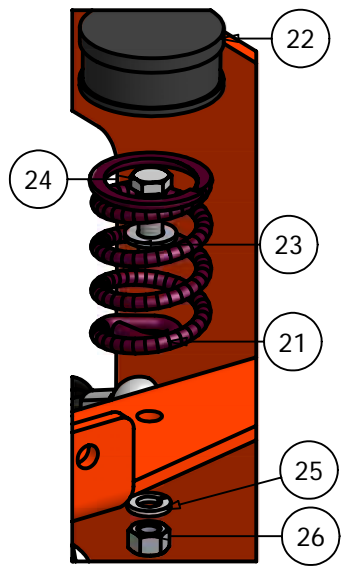

# Diesel Seat Frame

DETAIL A

DETAIL D

DETAIL C

Seat Frame			
ITEM	QTY	PART NUMBER	DESCRIPTION
1	1	080-6010-00	Seat Frame
2	1	069-8054-00	Brake Lever
3	3	077-8073-00	Brake Handle Switch
4	4	018-8056-00	1024 x 1" Bolt
5	2	018-8051-00	9" Stove Bolt for Diesel (Aos gets 8")
6	2	013-8051-00	1/4" Wing Nut
7	1	068-8050-00	Diesel Battery
8	1	043-8929-00	Battery hold-down
9	2	062-8013-00	Filter Head
10	1	066-8048-00	Hydraulic Tank Cap
11	1	064-8055-00	Short Brake Cable
12	1	064-8056-00	Long Brake Cable
13	2	063-8014-00	Hydraulic Filter
14	4	024-5050-00	1/2" x 1/2" Filter Head Fitting
15	4	018-8052-00	1/4" x 3/4" Hex Bolt
16	1	067-9016-00	Hydraulic Tank
17	2	213-6001-00	Hydraulic Tank Strap
18	2	024-5205-00	3/8" X 3/8" Hose Barb
19	2	024-5203-00	1/2" x 1/2" Filter Head Fitting (90 Degree)
20	1	055-8018-00	Throttle
21	2	034-8045-00	Seat Spring
22	2	014-8047-00	1 1/2" Spring Cap Cover
23	2	019-5029-00	3/8" Flat Washer
24	2	018-6012-00	3/8" x 1 1/2" Hex Bolt
25	4	019-5037-00	3/8" Lock Washer
26	8	013-6014-00	3/8" Hex Nut
27	2	019-8051-00	5/16" Lock Washer
28	2	013-8043-00	5/16" Nut
29	1	054-8016-00	Choke
30	2	013-8047-00	5/16" Nylock Nut
31	2	018-5200-00	1024 X 5/8" Buttonhead Bolt
32	2	018-8059-00	5/16" x 1 3/4" Hex Bolt
33	4	019-4008-00	1/4" Lock Washer
34	2	018-8063-00	5/16" x 3/4" Hex Bolt
35	1	029-8059-00	Piezo Buzzer
36	1	077-6000-00	Momentary Start Switch- Diesel