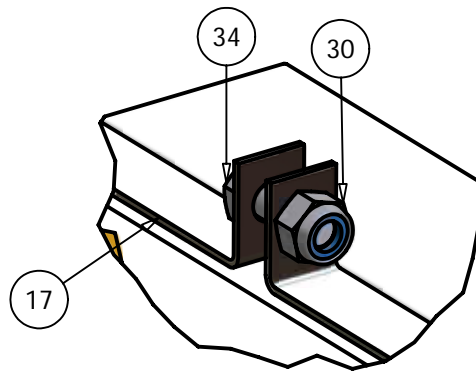

# Diesel Seat Frame

DETAIL A

DETAIL D

DETAIL C

Seat Frame			
ITEM	QTY	PART NUMBER	DESCRIPTION
1	1	080-6010-00	Seat Frame
2	1	069-8054-00	Brake Lever
3	3	077-8073-00	Brake Handle Switch
4	4	018-8056-00	1024 x 1" Bolt
5	2	018-8051-00	9" Stove Bolt for Diesel (Aos gets 8")
6	2	013-8051-00	1/4" Wing Nut
7	1	068-8050-00	Diesel Battery
8	1	043-8929-00	Battery hold-down
9	2	062-8013-00	Filter Head
10	1	066-8048-00	Hydraulic Tank Cap
11	1	064-8055-00	Short Brake Cable
12	1	064-8056-00	Long Brake Cable
13	2	063-8014-00	Hydraulic Filter
14	4	024-5050-00	1/2" x 1/2" Filter Head Fitting
15	4	018-8052-00	1/4" x 3/4" Hex Bolt
16	1	067-9016-00	Hydraulic Tank
17	2	213-6001-00	Hydraulic Tank Strap
18	2	024-5205-00	3/8" X 3/8" Hose Barb
19	2	024-5203-00	1/2" x 1/2" Filter Head Fitting (90 Degree)
20	1	055-8018-00	Throttle
21	2	034-8045-00	Seat Spring
22	2	014-8047-00	1 1/2" Spring Cap Cover
23	2	019-5029-00	3/8" Flat Washer
24	2	018-6012-00	3/8" x 1 1/2" Hex Bolt
25	4	019-5037-00	3/8" Lock Washer
26	8	013-6014-00	3/8" Hex Nut
27	2	019-8051-00	5/16" Lock Washer
28	2	013-8043-00	5/16" Nut
29	1	054-8016-00	Choke
30	2	013-8047-00	5/16" Nylock Nut
31	2	018-5200-00	1024 X 5/8" Buttonhead Bolt
32	2	018-8059-00	5/16" x 1 3/4" Hex Bolt
33	4	019-4008-00	1/4" Lock Washer
34	2	018-8063-00	5/16" x 3/4" Hex Bolt
35	1	029-8059-00	Piezo Buzzer
36	1	077-6000-00	Momentary Start Switch- Diesel