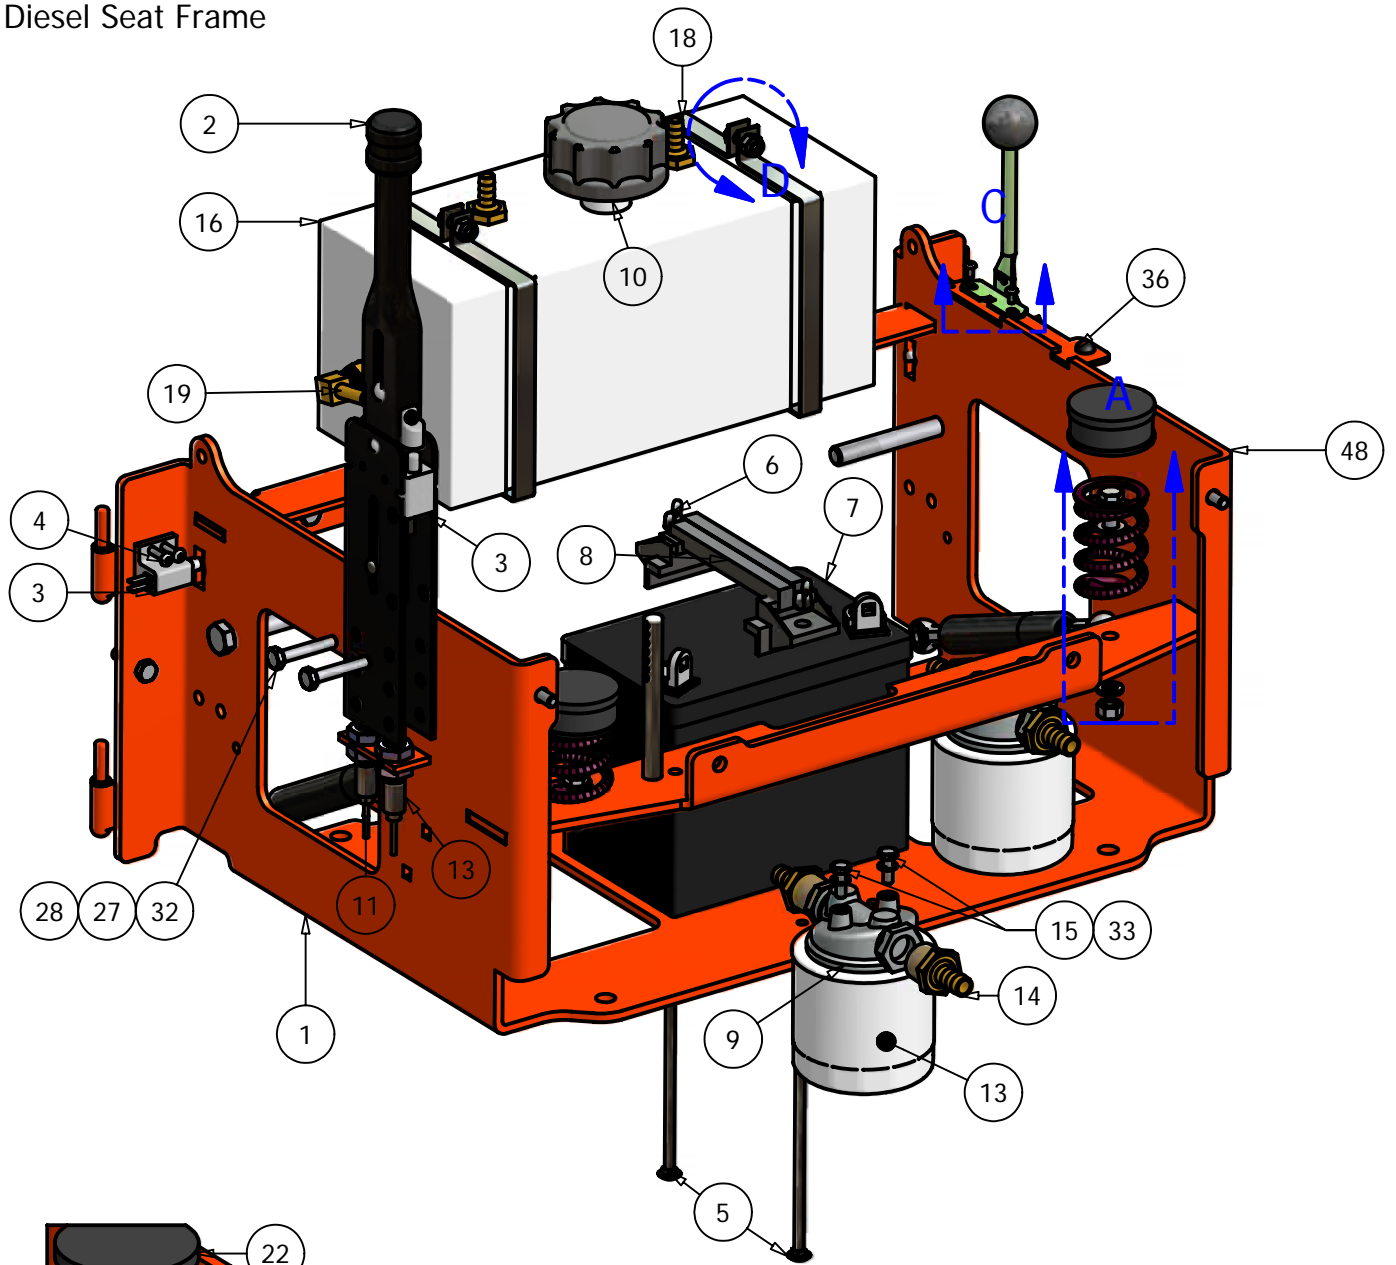

# Diesel Seat Frame

DETAIL A

DETAIL D

DETAIL C

Seat Frame			
ITEM	QTY	PART NUMBER	DESCRIPTION
1	1	080-6010-00	Seat Frame
2	1	069-8054-00	Brake Lever
3	3	077-8073-00	Brake Handle Switch
4	4	018-8056-00	1024 x 1" Bolt
5	2	018-8051-00	9" Stove Bolt for Diesel (Aos gets 8")
6	2	013-8051-00	1/4" Wing Nut
7	1	068-8050-00	Diesel Battery
8	1	043-8929-00	Battery hold-down
9	2	062-8013-00	Filter Head
10	1	066-8048-00	Hydraulic Tank Cap
11	1	064-8055-00	Short Brake Cable
12	1	064-8056-00	Long Brake Cable
13	2	063-8014-00	Hydraulic Filter
14	4	024-5050-00	1/2" x 1/2" Filter Head Fitting
15	4	018-8052-00	1/4" x 3/4" Hex Bolt
16	1	067-9016-00	Hydraulic Tank
17	2	213-6001-00	Hydraulic Tank Strap
18	2	024-5205-00	3/8" X 3/8" Hose Barb
19	2	024-5203-00	1/2" x 1/2" Filter Head Fitting (90 Degree)
20	1	055-8018-00	Throttle
21	2	034-8045-00	Seat Spring
22	2	014-8047-00	1 1/2" Spring Cap Cover
23	2	019-5029-00	3/8" Flat Washer
24	2	018-6012-00	3/8" x 1 1/2" Hex Bolt
25	4	019-5037-00	3/8" Lock Washer
26	8	013-6014-00	3/8" Hex Nut
27	2	019-8051-00	5/16" Lock Washer
28	2	013-8043-00	5/16" Nut
29	1	054-8016-00	Choke
30	2	013-8047-00	5/16" Nylock Nut
31	2	018-5200-00	1024 X 5/8" Buttonhead Bolt
32	2	018-8059-00	5/16" x 1 3/4" Hex Bolt
33	4	019-4008-00	1/4" Lock Washer
34	2	018-8063-00	5/16" x 3/4" Hex Bolt
35	1	029-8059-00	Piezo Buzzer
36	1	077-6000-00	Momentary Start Switch- Diesel