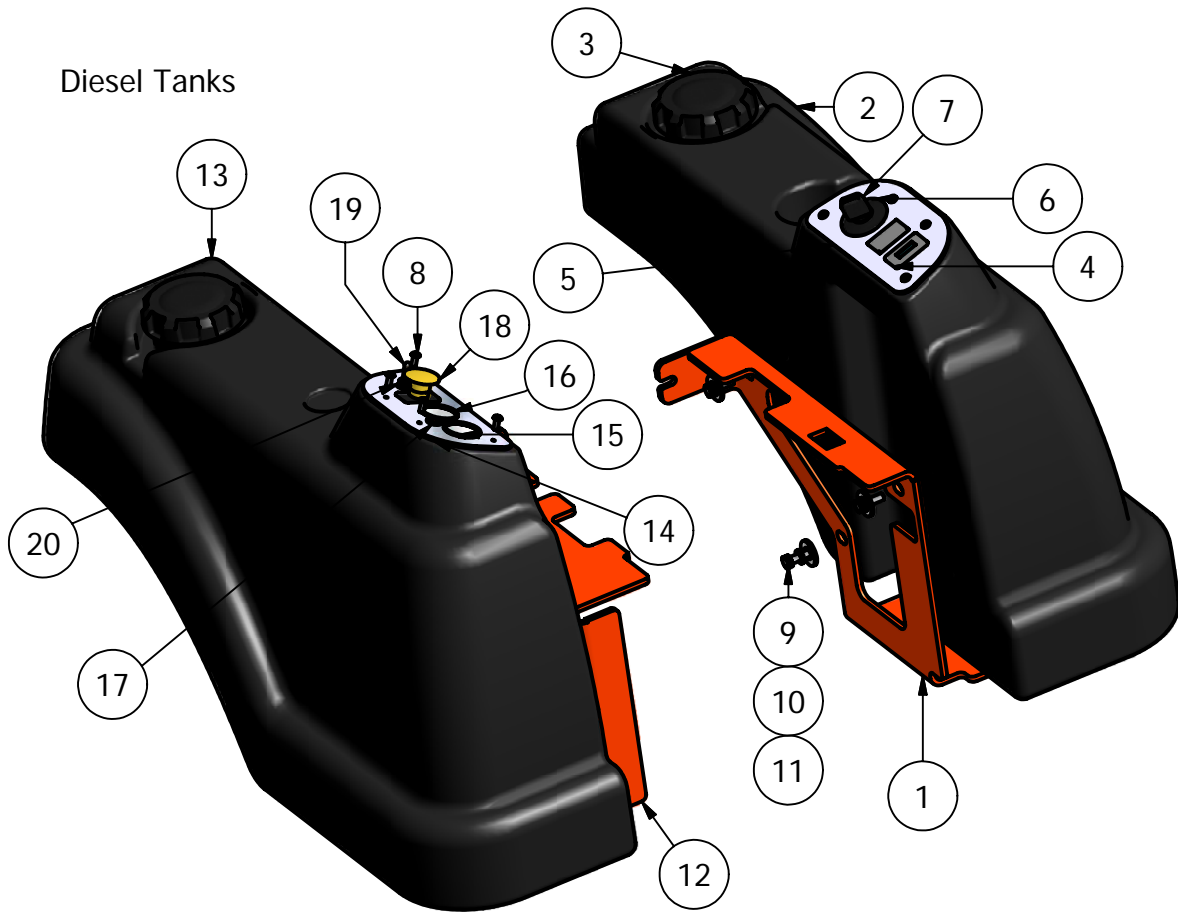

Diesel Tanks

Parts List			
ITEM	QTY	PART NUMBER	DESCRIPTION
1	1	031-2006-00	Left Fuel Tank Swing Support
2	1	067-3000-00	Left Fuel Tank with Fender
3	2	066-8076-00	Diesel Fuel Cap
4	1	083-4014-00	Hourmeter-Diesel
5	1	079-3402-00	Diesel Control Panel (Left)
6	1	077-8076-00	Ignition Switch
7	1	042-9000-00	Ignition Key
8	8	018-5301-00	10mm x 32 x 1" Bolt
9	10	018-5015-00	5/16" x 1" Hex Bolt
10	10	019-8051-00	5/16" Lock Washer
11	10	019-8044-00	1 5/16" Flat Washer
12	1	031-2011-00	Right Fuel Tank Support
13	1	067-3001-00	Right Fuel Tank with Fender
14	1	079-3403-00	Diesel Control Panel (Right)
15	1	086-5001-00	Oil Gauge
16	1	086-5000-00	Temperature Gauge
17	1	089-1000-00	Oil Light
18	1	056-8058-00	PTO Engager
19	1	078-8077-00	Deck Lift Joystick
20	1	014-8077-00	Joystick Cover