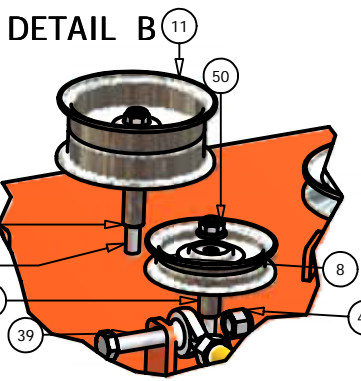

72" Deck

72" Deck			
ITEM	QTY	PART NUMBER	DESCRIPTION
1	1	041-0254-00	72" Deck Belt
2	1	060-7205-00	72" Deck
3	3	038-7230-00	72" Fusion Blade
4	3	037-6015-00	Spindle
5	2	014-7204-00	Pulley Guard
6	1	034-9035-00	Deck Idler Spring
7	3	033-7203-00	7" Deck Pulley
8	2	033-6001-00	4 3/4" Idler Pulley
9	2	031-6028-00	Deck Support Arm (Right)
10	2	031-6027-00	Deck Support Arm (Left)
11	2	033-5001-01	5 3/4" Flat Idler Pulley
12	1	039-6936-00	Deck Idler Arm
13	2	048-6056-00	Turnbuckle
14	2	046-6044-00	Female Yoke
15	2	046-6048-00	Male Yoke
16	2	047-6047-00	3" Chain
17	4	045-6043-00	5/16" Knob
18	6	022-5234-00	Anti-Scalp Rollers
19	1	018-5311-00	5/8" x 4" Hex Bolt
20	2	019-6017-00	.635 ID Plastic Washer
21	1	024-6034-00	Grease Fitting (Drive-In Type)
22	2	032-6033-00	5/8" ID x 1 1/8" Brass Bushing
23	2	018-6036-00	1/2" x 2 1/2" Hex Bolt
24	5	018-6012-00	3/8" x 1 1/4" Hex Bolt
25	13	019-5037-00	3/8" Lock Washer
26	17	013-6014-00	3/8" Hex Nut
27	18	018-5040-00	3/8" x 1 1/4" Hex Bolt
28	3	018-6019-00	1/2" x 1 1/2" Fine Thread Bolt
29	3	019-5007-00	1/2" Lock Washer
30	3	018-6021-00	5/8" x 1.5" Fine Threaded Bolt
31	3	019-4807-00	5/8" Lock Washer
32	2	025-5338-00	1 1/2" Pulley Spacer
33	1	025-5339-00	1 3/4" Pulley Spacer
34	1	018-6054-00	1/2" x 3 1/2" Bolt
35	6	013-5300-00	1/2" Flange Nut
36	6	018-5015-00	5/16" x 1" Hex Bolt
37	6	018-5019-00	1/2" x 4" Bolt (Grade 8)
38	2	013-6058-00	3/4" Left Handed Nut
39	4	018-6059-00	5/8" x 2 1/2" Hex Bolt
40	4	013-7021-00	5/8" Nylock Nut
41	2	013-6051-00	3/8" Fine Threaded Jam Nut
42	12	013-5041-00	3/8" Nylock Nut
43	2	019-5029-00	3/8" Flat Washer
44	3	018-5250-00	3/8" x 3/4" Hex Bolt
45	2	019-6042-00	.360 ID Plastic Washer
46	2	013-8047-00	5/16" Nylock Nut
47	4	019-5010-00	1/2" Brass Washer
48	2	018-7050-00	1/2" x 4 1/2" Bolt
49	3	019-6020-00	1/2" Cupped Washer
50	14	013-8050-00	1/2" Flange Lock Nut
51	1	025-5337-00	1 1/4" Pulley Spacer
52	3	030-6029-00	3/8" Set Screw
53	1	039-4880-00	2007 Hanger Plate
54	1	210-6005-00	Rubber Side Discharge
55	5	018-5020-00	5/16" x 1 1/2" Carriage Bolt
56	5	013-8049-00	5/16" Nylock Flange Nut
57	1	039-4881-00	2007 Lower Hanger Plate
58	1	018-7016-00	1/2" x 3" Bolt
59	1	206-6017-00	2007 Lower Hanger Plate