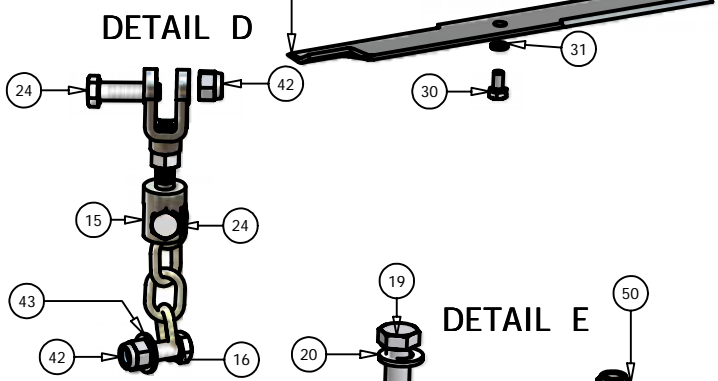

72" Deck

72" Deck			
ITEM	QTY	PART NUMBER	DESCRIPTION
1	1	041-0254-00	72" Deck Belt
2	1	060-7205-00	72" Deck
3	3	038-7230-00	72" Fusion Blade
4	3	037-6015-00	Spindle
5	2	014-7204-00	Pulley Guard
6	1	034-9035-00	Deck Idler Spring
7	3	033-7203-00	7" Deck Pulley
8	2	033-6001-00	4 3/4" Idler Pulley
9	2	031-6028-00	Deck Support Arm (Right)
10	2	031-6027-00	Deck Support Arm (Left)
11	2	033-5001-01	5 3/4" Flat Idler Pulley
12	1	039-6936-00	Deck Idler Arm
13	2	048-6056-00	Turnbuckle
14	2	046-6044-00	Female Yoke
15	2	046-6048-00	Male Yoke
16	2	047-6047-00	3" Chain
17	4	045-6043-00	5/16" Knob
18	6	022-5234-00	Anti-Scalp Rollers
19	1	018-5311-00	5/8" x 4" Hex Bolt
20	2	019-6017-00	.635 ID Plastic Washer
21	1	024-6034-00	Grease Fitting (Drive-In Type)
22	2	032-6033-00	5/8" ID x 1 1/8" Brass Bushing
23	2	018-6036-00	1/2" x 2 1/2" Hex Bolt
24	5	018-6012-00	3/8" x 1 1/4" Hex Bolt
25	13	019-5037-00	3/8" Lock Washer
26	17	013-6014-00	3/8" Hex Nut
27	18	018-5040-00	3/8" x 1 1/4" Hex Bolt
28	3	018-6019-00	1/2" x 1 1/2" Fine Thread Bolt
29	3	019-5007-00	1/2" Lock Washer
30	3	018-6021-00	5/8" x 1.5" Fine Threaded Bolt
31	3	019-4807-00	5/8" Lock Washer
32	2	025-5338-00	1 1/2" Pulley Spacer
33	1	025-5339-00	1 3/4" Pulley Spacer
34	1	018-6054-00	1/2" x 3 1/2" Bolt
35	6	013-5300-00	1/2" Flange Nut
36	6	018-5015-00	5/16" x 1" Hex Bolt
37	6	018-5019-00	1/2" x 4" Bolt (Grade 8)
38	2	013-6058-00	3/4" Left Handed Nut
39	4	018-6059-00	5/8" x 2 1/2" Hex Bolt
40	4	013-7021-00	5/8" Nylock Nut
41	2	013-6051-00	3/8" Fine Threaded Jam Nut
42	12	013-5041-00	3/8" Nylock Nut
43	2	019-5029-00	3/8" Flat Washer
44	3	018-5250-00	3/8" x 3/4" Hex Bolt
45	2	019-6042-00	.360 ID Plastic Washer
46	2	013-8047-00	5/16" Nylock Nut
47	4	019-5010-00	1/2" Brass Washer
48	2	018-7050-00	1/2" x 4 1/2" Bolt
49	3	019-6020-00	1/2" Cupped Washer
50	14	013-8050-00	1/2" Flange Lock Nut
51	1	025-5337-00	1 1/4" Pulley Spacer
52	3	030-6029-00	3/8" Set Screw
53	1	039-4880-00	2007 Hanger Plate
54	1	210-6005-00	Rubber Side Discharge
55	5	018-5020-00	5/16" x 1 1/2" Carriage Bolt
56	5	013-8049-00	5/16" Nylock Flange Nut
57	1	039-4881-00	2007 Lower Hanger Plate
58	1	018-7016-00	1/2" x 3" Bolt
59	1	206-6017-00	2007 Lower Hanger Plate