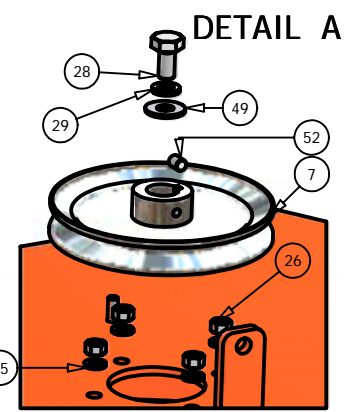

72" Deck

72" Deck			
ITEM	QTY	PART NUMBER	DESCRIPTION
1	1	041-0254-00	72" Deck Belt
2	1	060-7205-00	72" Deck
3	3	038-7230-00	72" Fusion Blade
4	3	037-6015-00	Spindle
5	2	014-7204-00	Pulley Guard
6	1	034-9035-00	Deck Idler Spring
7	3	033-7203-00	7" Deck Pulley
8	2	033-6001-00	4 3/4" Idler Pulley
9	2	031-6028-00	Deck Support Arm (Right)
10	2	031-6027-00	Deck Support Arm (Left)
11	2	033-5001-01	5 3/4" Flat Idler Pulley
12	1	039-6936-00	Deck Idler Arm
13	2	048-6056-00	Turnbuckle
14	2	046-6044-00	Female Yoke
15	2	046-6048-00	Male Yoke
16	2	047-6047-00	3" Chain
17	4	045-6043-00	5/16" Knob
18	6	022-5234-00	Anti-Scalp Rollers
19	1	018-5311-00	5/8" x 4" Hex Bolt
20	2	019-6017-00	.635 ID Plastic Washer
21	1	024-6034-00	Grease Fitting (Drive-In Type)
22	2	032-6033-00	5/8" ID x 1 1/8" Brass Bushing
23	2	018-6036-00	1/2" x 2 1/2" Hex Bolt
24	5	018-6012-00	3/8" x 1 1/4" Hex Bolt
25	13	019-5037-00	3/8" Lock Washer
26	17	013-6014-00	3/8" Hex Nut
27	18	018-5040-00	3/8" x 1 1/4" Hex Bolt
28	3	018-6019-00	1/2" x 1 1/2" Fine Thread Bolt
29	3	019-5007-00	1/2" Lock Washer
30	3	018-6021-00	5/8" x 1.5" Fine Threaded Bolt
31	3	019-4807-00	5/8" Lock Washer
32	2	025-5338-00	1 1/2" Pulley Spacer
33	1	025-5339-00	1 3/4" Pulley Spacer
34	1	018-6054-00	1/2" x 3 1/2" Bolt
35	6	013-5300-00	1/2" Flange Nut
36	6	018-5015-00	5/16" x 1" Hex Bolt
37	6	018-5019-00	1/2" x 4" Bolt (Grade 8)
38	2	013-6058-00	3/4" Left Handed Nut
39	4	018-6059-00	5/8" x 2 1/2" Hex Bolt
40	4	013-7021-00	5/8" Nylock Nut
41	2	013-6051-00	3/8" Fine Threaded Jam Nut
42	12	013-5041-00	3/8" Nylock Nut
43	2	019-5029-00	3/8" Flat Washer
44	3	018-5250-00	3/8" x 3/4" Hex Bolt
45	2	019-6042-00	.360 ID Plastic Washer
46	2	013-8047-00	5/16" Nylock Nut
47	4	019-5010-00	1/2" Brass Washer
48	2	018-7050-00	1/2" x 4 1/2" Bolt
49	3	019-6020-00	1/2" Cupped Washer
50	14	013-8050-00	1/2" Flange Lock Nut
51	1	025-5337-00	1 1/4" Pulley Spacer
52	3	030-6029-00	3/8" Set Screw
53	1	039-4880-00	2007 Hanger Plate
54	1	210-6005-00	Rubber Side Discharge
55	5	018-5020-00	5/16" x 1 1/2" Carriage Bolt
56	5	013-8049-00	5/16" Nylock Flange Nut
57	1	039-4881-00	2007 Lower Hanger Plate
58	1	018-7016-00	1/2" x 3" Bolt
59	1	206-6017-00	2007 Lower Hanger Plate