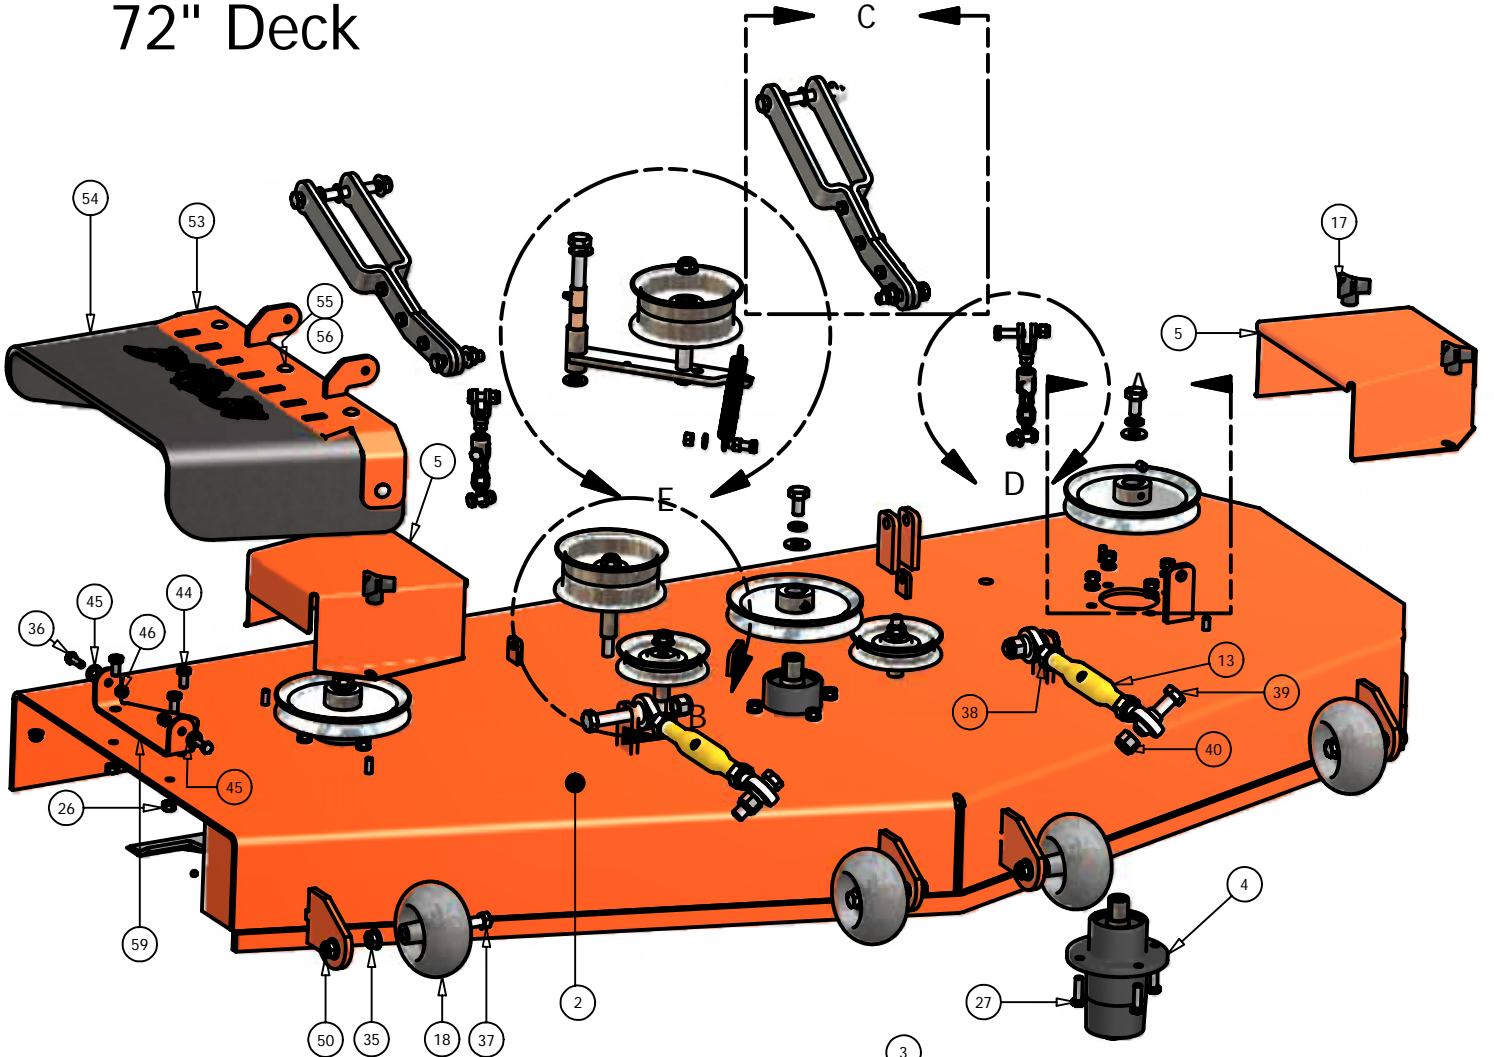

72" Deck

72" Deck			
ITEM	QTY	PART NUMBER	DESCRIPTION
1	1	041-0254-00	72" Deck Belt
2	1	060-7205-00	72" Deck
3	3	038-7230-00	72" Fusion Blade
4	3	037-6015-00	Spindle
5	2	014-7204-00	Pulley Guard
6	1	034-9035-00	Deck Idler Spring
7	3	033-7203-00	7" Deck Pulley
8	2	033-6001-00	4 3/4" Idler Pulley
9	2	031-6028-00	Deck Support Arm (Right)
10	2	031-6027-00	Deck Support Arm (Left)
11	2	033-5001-01	5 3/4" Flat Idler Pulley
12	1	039-6936-00	Deck Idler Arm
13	2	048-6056-00	Turnbuckle
14	2	046-6044-00	Female Yoke
15	2	046-6048-00	Male Yoke
16	2	047-6047-00	3" Chain
17	4	045-6043-00	5/16" Knob
18	6	022-5234-00	Anti-Scalp Rollers
19	1	018-5311-00	5/8" x 4" Hex Bolt
20	2	019-6017-00	.635 ID Plastic Washer
21	1	024-6034-00	Grease Fitting (Drive-In Type)
22	2	032-6033-00	5/8" ID x 1 1/8" Brass Bushing
23	2	018-6036-00	1/2" x 2 1/2" Hex Bolt
24	5	018-6012-00	3/8" x 1 1/4" Hex Bolt
25	13	019-5037-00	3/8" Lock Washer
26	17	013-6014-00	3/8" Hex Nut
27	18	018-5040-00	3/8" x 1 1/4" Hex Bolt
28	3	018-6019-00	1/2" x 1 1/2" Fine Thread Bolt
29	3	019-5007-00	1/2" Lock Washer
30	3	018-6021-00	5/8" x 1.5" Fine Threaded Bolt
31	3	019-4807-00	5/8" Lock Washer
32	2	025-5338-00	1 1/2" Pulley Spacer
33	1	025-5339-00	1 3/4" Pulley Spacer
34	1	018-6054-00	1/2" x 3 1/2" Bolt
35	6	013-5300-00	1/2" Flange Nut
36	6	018-5015-00	5/16" x 1" Hex Bolt
37	6	018-5019-00	1/2" x 4" Bolt (Grade 8)
38	2	013-6058-00	3/4" Left Handed Nut
39	4	018-6059-00	5/8" x 2 1/2" Hex Bolt
40	4	013-7021-00	5/8" Nylock Nut
41	2	013-6051-00	3/8" Fine Threaded Jam Nut
42	12	013-5041-00	3/8" Nylock Nut
43	2	019-5029-00	3/8" Flat Washer
44	3	018-5250-00	3/8" x 3/4" Hex Bolt
45	2	019-6042-00	.360 ID Plastic Washer
46	2	013-8047-00	5/16" Nylock Nut
47	4	019-5010-00	1/2" Brass Washer
48	2	018-7050-00	1/2" x 4 1/2" Bolt
49	3	019-6020-00	1/2" Cupped Washer
50	14	013-8050-00	1/2" Flange Lock Nut
51	1	025-5337-00	1 1/4" Pulley Spacer
52	3	030-6029-00	3/8" Set Screw
53	1	039-4880-00	2007 Hanger Plate
54	1	210-6005-00	Rubber Side Discharge
55	5	018-5020-00	5/16" x 1 1/2" Carriage Bolt
56	5	013-8049-00	5/16" Nylock Flange Nut
57	1	039-4881-00	2007 Lower Hanger Plate
58	1	018-7016-00	1/2" x 3" Bolt
59	1	206-6017-00	2007 Lower Hanger Plate