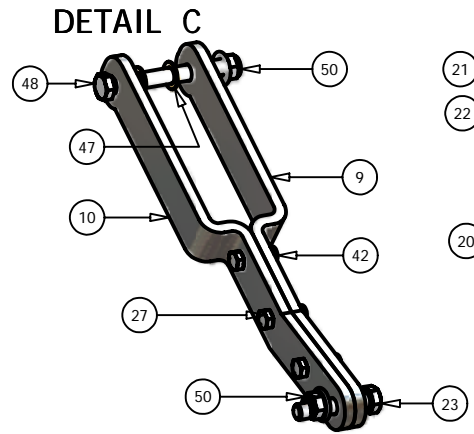

72" Deck

72" Deck			
ITEM	QTY	PART NUMBER	DESCRIPTION
1	1	041-0254-00	72" Deck Belt
2	1	060-7205-00	72" Deck
3	3	038-7230-00	72" Fusion Blade
4	3	037-6015-00	Spindle
5	2	014-7204-00	Pulley Guard
6	1	034-9035-00	Deck Idler Spring
7	3	033-7203-00	7" Deck Pulley
8	2	033-6001-00	4 3/4" Idler Pulley
9	2	031-6028-00	Deck Support Arm (Right)
10	2	031-6027-00	Deck Support Arm (Left)
11	2	033-5001-01	5 3/4" Flat Idler Pulley
12	1	039-6936-00	Deck Idler Arm
13	2	048-6056-00	Turnbuckle
14	2	046-6044-00	Female Yoke
15	2	046-6048-00	Male Yoke
16	2	047-6047-00	3" Chain
17	4	045-6043-00	5/16" Knob
18	6	022-5234-00	Anti-Scalp Rollers
19	1	018-5311-00	5/8" x 4" Hex Bolt
20	2	019-6017-00	.635 ID Plastic Washer
21	1	024-6034-00	Grease Fitting (Drive-In Type)
22	2	032-6033-00	5/8" ID x 1 1/8" Brass Bushing
23	2	018-6036-00	1/2" x 2 1/2" Hex Bolt
24	5	018-6012-00	3/8" x 1 1/4" Hex Bolt
25	13	019-5037-00	3/8" Lock Washer
26	17	013-6014-00	3/8" Hex Nut
27	18	018-5040-00	3/8" x 1 1/4" Hex Bolt
28	3	018-6019-00	1/2" x 1 1/2" Fine Thread Bolt
29	3	019-5007-00	1/2" Lock Washer
30	3	018-6021-00	5/8" x 1.5" Fine Threaded Bolt
31	3	019-4807-00	5/8" Lock Washer
32	2	025-5338-00	1 1/2" Pulley Spacer
33	1	025-5339-00	1 3/4" Pulley Spacer
34	1	018-6054-00	1/2" x 3 1/2" Bolt
35	6	013-5300-00	1/2" Flange Nut
36	6	018-5015-00	5/16" x 1" Hex Bolt
37	6	018-5019-00	1/2" x 4" Bolt (Grade 8)
38	2	013-6058-00	3/4" Left Handed Nut
39	4	018-6059-00	5/8" x 2 1/2" Hex Bolt
40	4	013-7021-00	5/8" Nylock Nut
41	2	013-6051-00	3/8" Fine Threaded Jam Nut
42	12	013-5041-00	3/8" Nylock Nut
43	2	019-5029-00	3/8" Flat Washer
44	3	018-5250-00	3/8" x 3/4" Hex Bolt
45	2	019-6042-00	.360 ID Plastic Washer
46	2	013-8047-00	5/16" Nylock Nut
47	4	019-5010-00	1/2" Brass Washer
48	2	018-7050-00	1/2" x 4 1/2" Bolt
49	3	019-6020-00	1/2" Cupped Washer
50	14	013-8050-00	1/2" Flange Lock Nut
51	1	025-5337-00	1 1/4" Pulley Spacer
52	3	030-6029-00	3/8" Set Screw
53	1	039-4880-00	2007 Hanger Plate
54	1	210-6005-00	Rubber Side Discharge
55	5	018-5020-00	5/16" x 1 1/2" Carriage Bolt
56	5	013-8049-00	5/16" Nylock Flange Nut
57	1	039-4881-00	2007 Lower Hanger Plate
58	1	018-7016-00	1/2" x 3" Bolt
59	1	206-6017-00	2007 Lower Hanger Plate