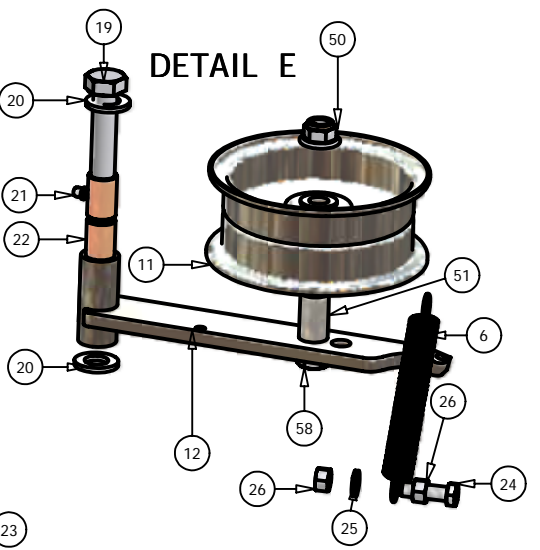

72" Deck

72" Deck			
ITEM	QTY	PART NUMBER	DESCRIPTION
1	1	041-0254-00	72" Deck Belt
2	1	060-7205-00	72" Deck
3	3	038-7230-00	72" Fusion Blade
4	3	037-6015-00	Spindle
5	2	014-7204-00	Pulley Guard
6	1	034-9035-00	Deck Idler Spring
7	3	033-7203-00	7" Deck Pulley
8	2	033-6001-00	4 3/4" Idler Pulley
9	2	031-6028-00	Deck Support Arm (Right)
10	2	031-6027-00	Deck Support Arm (Left)
11	2	033-5001-01	5 3/4" Flat Idler Pulley
12	1	039-6936-00	Deck Idler Arm
13	2	048-6056-00	Turnbuckle
14	2	046-6044-00	Female Yoke
15	2	046-6048-00	Male Yoke
16	2	047-6047-00	3" Chain
17	4	045-6043-00	5/16" Knob
18	6	022-5234-00	Anti-Scalp Rollers
19	1	018-5311-00	5/8" x 4" Hex Bolt
20	2	019-6017-00	.635 ID Plastic Washer
21	1	024-6034-00	Grease Fitting (Drive-In Type)
22	2	032-6033-00	5/8" ID x 1 1/8" Brass Bushing
23	2	018-6036-00	1/2" x 2 1/2" Hex Bolt
24	5	018-6012-00	3/8" x 1 1/4" Hex Bolt
25	13	019-5037-00	3/8" Lock Washer
26	17	013-6014-00	3/8" Hex Nut
27	18	018-5040-00	3/8" x 1 1/4" Hex Bolt
28	3	018-6019-00	1/2" x 1 1/2" Fine Thread Bolt
29	3	019-5007-00	1/2" Lock Washer
30	3	018-6021-00	5/8" x 1.5" Fine Threaded Bolt
31	3	019-4807-00	5/8" Lock Washer
32	2	025-5338-00	1 1/2" Pulley Spacer
33	1	025-5339-00	1 3/4" Pulley Spacer
34	1	018-6054-00	1/2" x 3 1/2" Bolt
35	6	013-5300-00	1/2" Flange Nut
36	6	018-5015-00	5/16" x 1" Hex Bolt
37	6	018-5019-00	1/2" x 4" Bolt (Grade 8)
38	2	013-6058-00	3/4" Left Handed Nut
39	4	018-6059-00	5/8" x 2 1/2" Hex Bolt
40	4	013-7021-00	5/8" Nylock Nut
41	2	013-6051-00	3/8" Fine Threaded Jam Nut
42	12	013-5041-00	3/8" Nylock Nut
43	2	019-5029-00	3/8" Flat Washer
44	3	018-5250-00	3/8" x 3/4" Hex Bolt
45	2	019-6042-00	.360 ID Plastic Washer
46	2	013-8047-00	5/16" Nylock Nut
47	4	019-5010-00	1/2" Brass Washer
48	2	018-7050-00	1/2" x 4 1/2" Bolt
49	3	019-6020-00	1/2" Cupped Washer
50	14	013-8050-00	1/2" Flange Lock Nut
51	1	025-5337-00	1 1/4" Pulley Spacer
52	3	030-6029-00	3/8" Set Screw
53	1	039-4880-00	2007 Hanger Plate
54	1	210-6005-00	Rubber Side Discharge
55	5	018-5020-00	5/16" x 1 1/2" Carriage Bolt
56	5	013-8049-00	5/16" Nylock Flange Nut
57	1	039-4881-00	2007 Lower Hanger Plate
58	1	018-7016-00	1/2" x 3" Bolt
59	1	206-6017-00	2007 Lower Hanger Plate