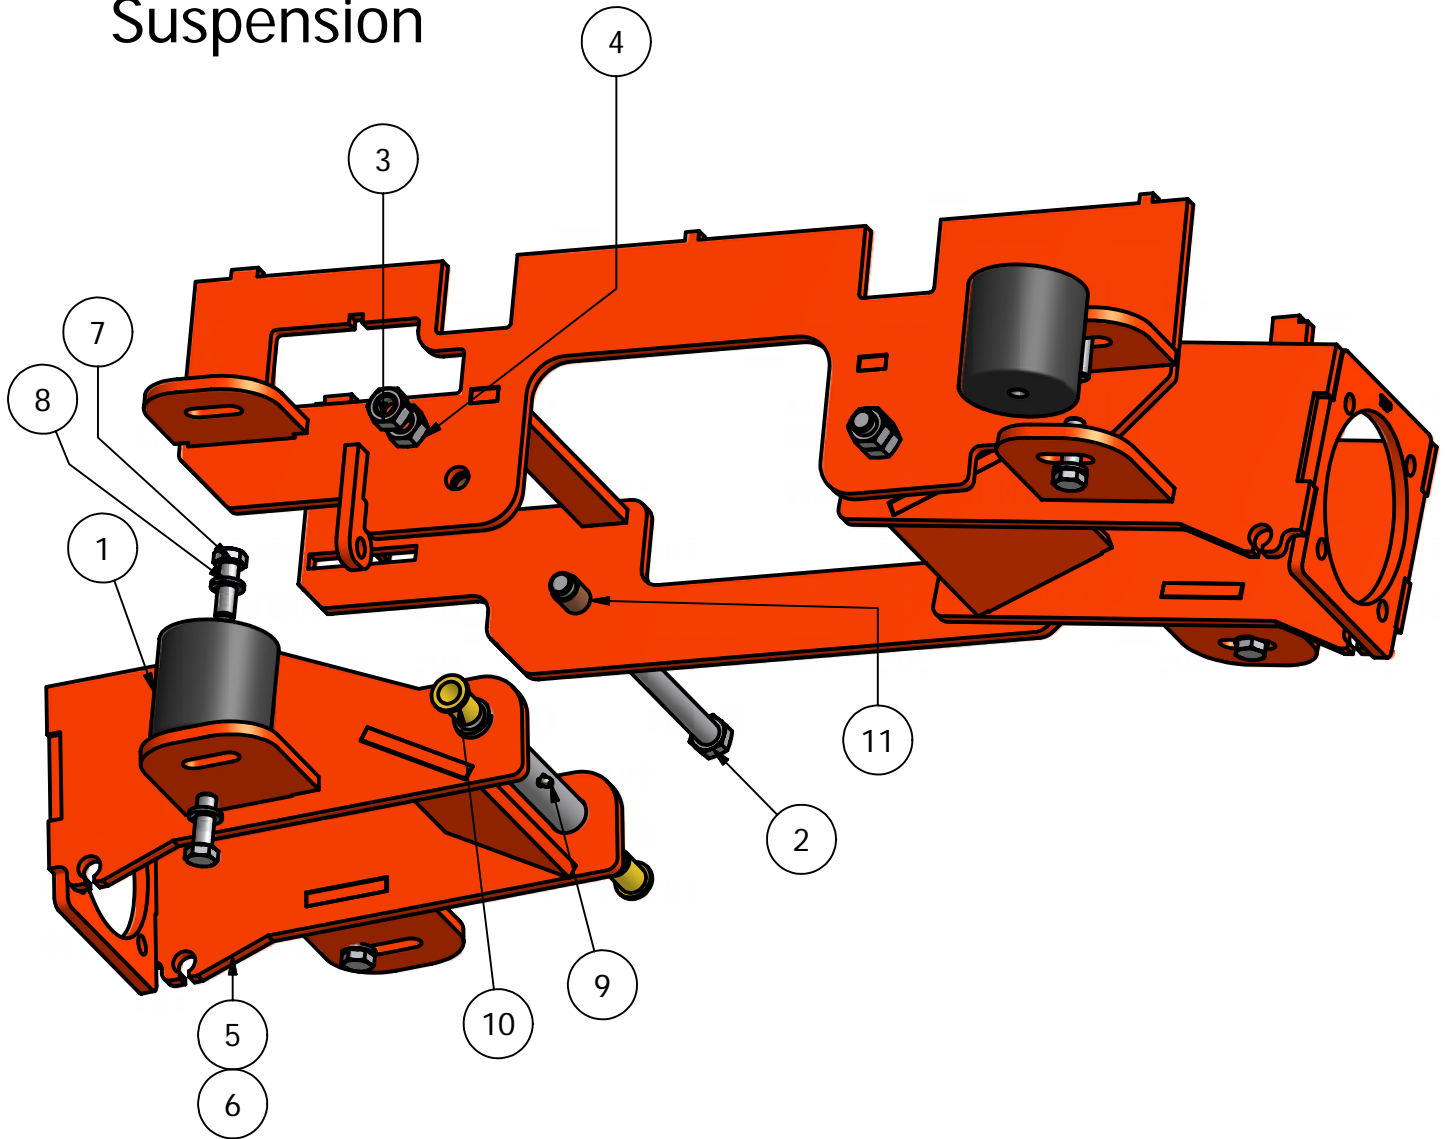

# Suspension

Parts List			
ITEM	QTY	PART NUMBER	DESCRIPTION
1	4	032-9000-00	Vibration Mount
2	2	018-2051-00	5/8" x 10" Hex Bolt (Grade 8)
3	2	013-5301-00	5/8" Nylock 1/2 Jam
4	2	013-5020-00	5/8" Nut
5	2	070-8000-00	60" Inner Suspension Cage
6	2	070-8001-00	72" Inner Suspension Cage
7	8	018-5006-00	1/2" x 1 1/2" Hex Bolt
8	8	019-5007-00	1/2" Lock Washer
9	2	024-6034-00	Grease Fitting (Drive-In)
10	4	032-5050-00	Shoulder Spacer
11	4	215-2000-00	3/4" Brass Bushing