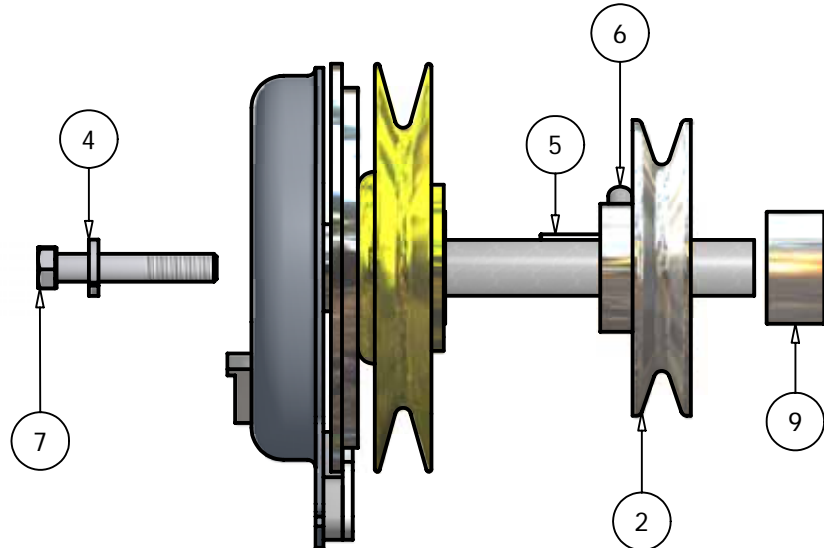

AOS Clutch Stack

35 Vanguard

27 Kawasaki

Clutch Assembly		
ITEM	PART NUMBER	DESCRIPTION
1	070-1000-00	Clutch Assembly
2	033-5034-00	4 3/4" Motor Pulley
3	018-5300-00	7/16" x 2 1/2" Fine Thread Bolt
4	019-8053-00	7/16" Lock Washer
5	042-6030-00	1/4" x 1" Key
6	030-6029-00	3/8" Set Screw
7	018-5028-00	10mm x 552 Bolt
8	019-6029-00	1 1/8" Flat Spacer
9	025-5032-00	1 1/8" Collar Spacer