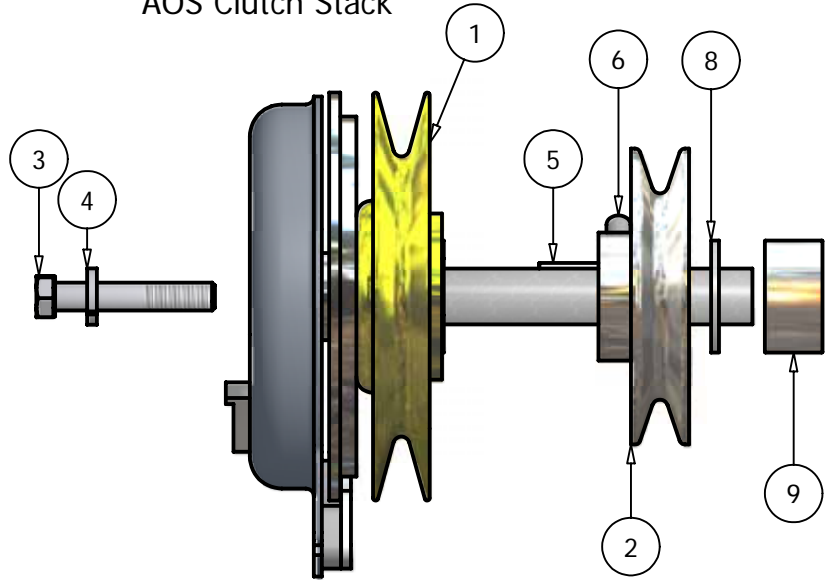

AOS Clutch Stack

35 Vanguard

27 Kawasaki

Clutch Assembly		
ITEM	PART NUMBER	DESCRIPTION
1	070-1000-00	Clutch Assembly
2	033-5034-00	4 3/4" Motor Pulley
3	018-5300-00	7/16" x 2 1/2" Fine Thread Bolt
4	019-8053-00	7/16" Lock Washer
5	042-6030-00	1/4" x 1" Key
6	030-6029-00	3/8" Set Screw
7	018-5028-00	10mm x 552 Bolt
8	019-6029-00	1 1/8" Flat Spacer
9	025-5032-00	1 1/8" Collar Spacer