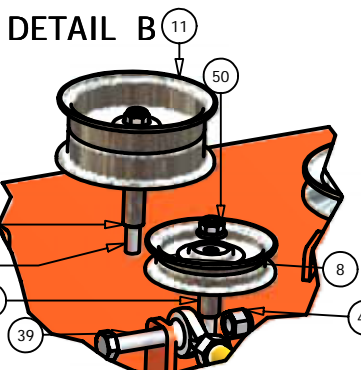

72" Deck

72" Deck			
ITEM	QTY	PART NUMBER	DESCRIPTION
1	1	041-0236-00	72" Deck Belt
2	1	060-7205-00	72" Deck
3	3	038-7230-00	72" Fusion Blade
4	3	037-6015-00	Spindle
5	2	014-7204-00	Pulley Guard
6	1	034-9035-00	Deck Idler Spring
7	3	033-7203-00	7" Deck Pulley
8	2	033-6001-00	4 3/4" Idler Pulley
9	2	031-6028-00	Deck Support Arm (Right)
10	2	031-6027-00	Deck Support Arm (Left)
11	2	033-5001-01	5 3/4" Flat Idler Pulley
12	1	039-6936-00	Deck Idler Arm
13	2	048-6056-00	Turnbuckle
14	2	046-6044-00	Female Yoke
15	2	046-6048-00	Male Yoke
16	2	047-6047-00	3" Chain
17	4	045-6043-00	5/16" Knob
18	6	022-5234-00	Anti-Scalp Rollers
19	1	018-5311-00	5/8" x 4" Hex Bolt
20	2	019-6017-00	.635 ID Plastic Washer
21	1	024-6034-00	Grease Fitting (Drive-In Type)
22	2	032-6033-00	5/8" ID x 1 1/8" Brass Bushing
23	2	018-6036-00	1/2" x 2 1/2" Hex Bolt
24	5	018-6012-00	3/8" x 1 1/4" Hex Bolt
25	13	019-5037-00	3/8" Lock Washer
26	17	013-6014-00	3/8" Hex Nut
27	18	018-5040-00	3/8" x 1 1/4" Hex Bolt
28	3	018-6019-00	1/2" x 1 1/2" Fine Thread Bolt
29	3	019-5007-00	1/2" Lock Washer
30	3	018-6021-00	5/8" x 1.5" Fine Threaded Bolt
31	3	019-4807-00	5/8" Lock Washer
32	2	025-5338-00	1 1/2" Pulley Spacer
33	1	025-5339-00	1 3/4" Pulley Spacer
34	1	018-6054-00	1/2" x 3 1/2" Bolt
35	6	013-5300-00	1/2" Flange Nut
36	6	018-5015-00	5/16" x 1" Hex Bolt
37	6	018-5019-00	1/2" x 4" Bolt (Grade 8)
38	2	013-6058-00	3/4" Left Handed Nut
39	4	018-6059-00	5/8" x 2 1/2" Hex Bolt
40	4	013-7021-00	5/8" Nylock Nut
41	2	013-6051-00	3/8" Fine Threaded Jam Nut
42	12	013-5041-00	3/8" Nylock Nut
43	2	019-5029-00	3/8" Flat Washer
44	3	018-5250-00	3/8" x 3/4" Hex Bolt
45	2	019-6042-00	.360 ID Plastic Washer
46	2	013-8047-00	5/16" Nylock Nut
47	4	019-5010-00	1/2" Brass Washer
48	2	018-7050-00	1/2" x 4 1/2" Bolt
49	3	019-6020-00	1/2" Cupped Washer
50	14	013-8050-00	1/2" Flange Lock Nut
51	1	025-5337-00	1 1/4" Pulley Spacer
52	3	030-6029-00	3/8" Set Screw
53	1	039-4880-00	2007 Hanger Plate
54	1	210-6005-00	Rubber Side Discharge
55	5	018-5020-00	5/16" x 1 1/2" Carriage Bolt
56	5	013-8049-00	5/16" Nylock Flange Nut
57	1	039-4881-00	2007 Lower Hanger Plate
58	1	018-7016-00	1/2" x 3" Bolt
59	1	206-6017-00	2007 Lower Hanger Plate