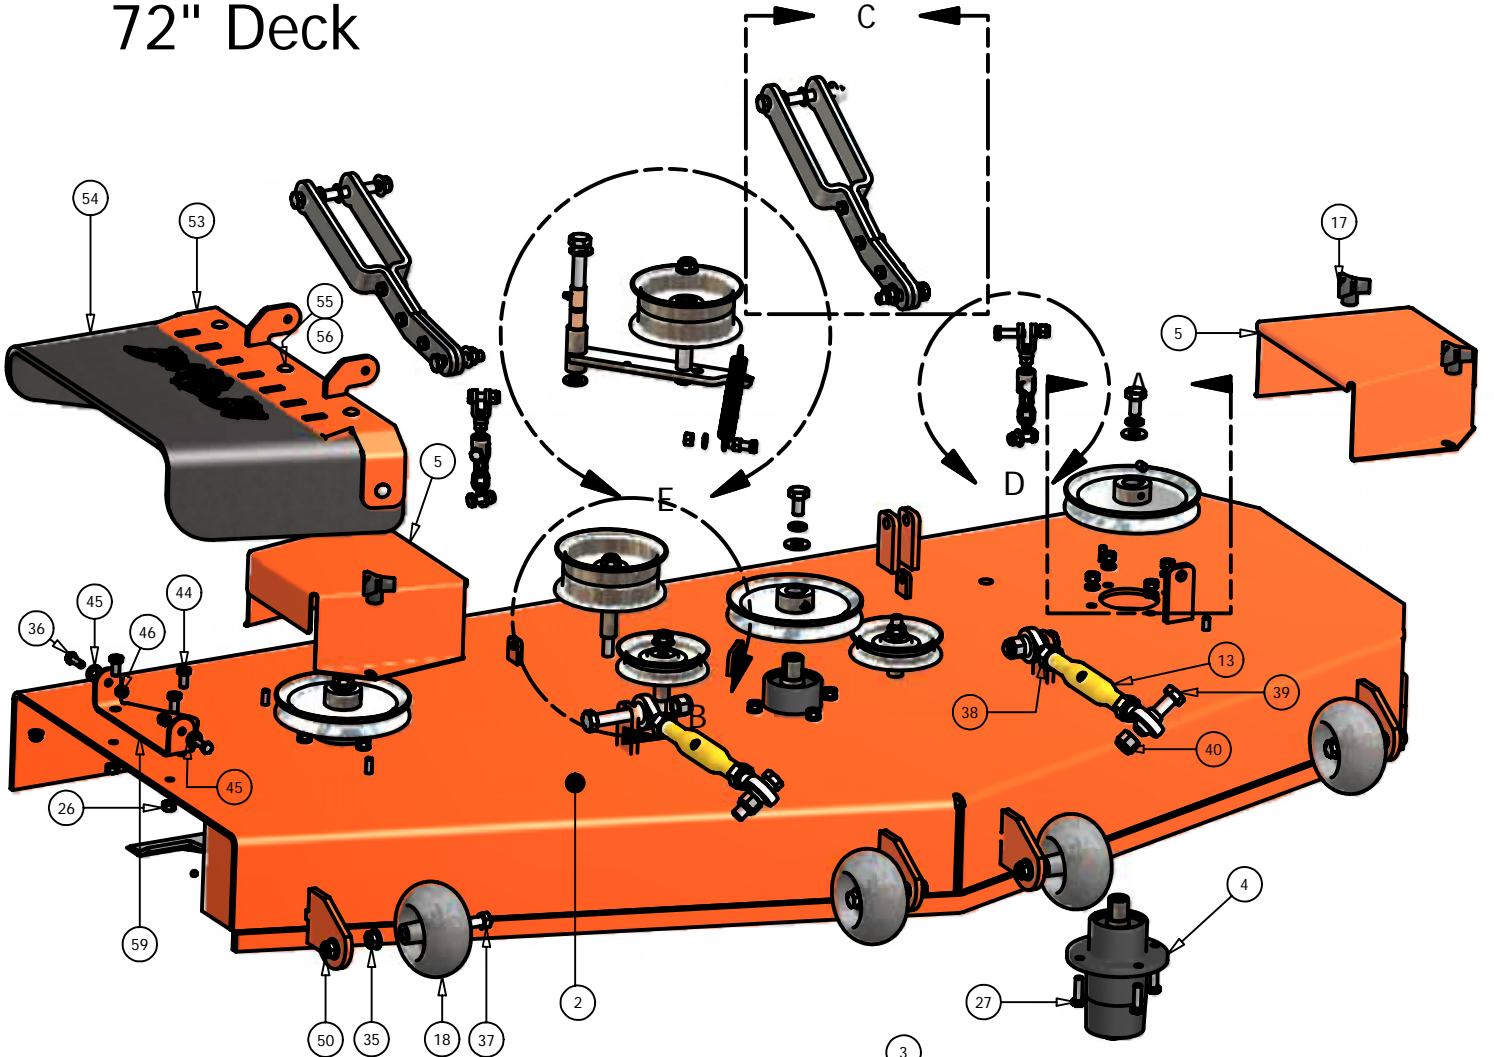

72" Deck

72" Deck			
ITEM	QTY	PART NUMBER	DESCRIPTION
1	1	041-0236-00	72" Deck Belt
2	1	060-7205-00	72" Deck
3	3	038-7230-00	72" Fusion Blade
4	3	037-6015-00	Spindle
5	2	014-7204-00	Pulley Guard
6	1	034-9035-00	Deck Idler Spring
7	3	033-7203-00	7" Deck Pulley
8	2	033-6001-00	4 3/4" Idler Pulley
9	2	031-6028-00	Deck Support Arm (Right)
10	2	031-6027-00	Deck Support Arm (Left)
11	2	033-5001-01	5 3/4" Flat Idler Pulley
12	1	039-6936-00	Deck Idler Arm
13	2	048-6056-00	Turnbuckle
14	2	046-6044-00	Female Yoke
15	2	046-6048-00	Male Yoke
16	2	047-6047-00	3" Chain
17	4	045-6043-00	5/16" Knob
18	6	022-5234-00	Anti-Scalp Rollers
19	1	018-5311-00	5/8" x 4" Hex Bolt
20	2	019-6017-00	.635 ID Plastic Washer
21	1	024-6034-00	Grease Fitting (Drive-In Type)
22	2	032-6033-00	5/8" ID x 1 1/8" Brass Bushing
23	2	018-6036-00	1/2" x 2 1/2" Hex Bolt
24	5	018-6012-00	3/8" x 1 1/4" Hex Bolt
25	13	019-5037-00	3/8" Lock Washer
26	17	013-6014-00	3/8" Hex Nut
27	18	018-5040-00	3/8" x 1 1/4" Hex Bolt
28	3	018-6019-00	1/2" x 1 1/2" Fine Thread Bolt
29	3	019-5007-00	1/2" Lock Washer
30	3	018-6021-00	5/8" x 1.5" Fine Threaded Bolt
31	3	019-4807-00	5/8" Lock Washer
32	2	025-5338-00	1 1/2" Pulley Spacer
33	1	025-5339-00	1 3/4" Pulley Spacer
34	1	018-6054-00	1/2" x 3 1/2" Bolt
35	6	013-5300-00	1/2" Flange Nut
36	6	018-5015-00	5/16" x 1" Hex Bolt
37	6	018-5019-00	1/2" x 4" Bolt (Grade 8)
38	2	013-6058-00	3/4" Left Handed Nut
39	4	018-6059-00	5/8" x 2 1/2" Hex Bolt
40	4	013-7021-00	5/8" Nylock Nut
41	2	013-6051-00	3/8" Fine Threaded Jam Nut
42	12	013-5041-00	3/8" Nylock Nut
43	2	019-5029-00	3/8" Flat Washer
44	3	018-5250-00	3/8" x 3/4" Hex Bolt
45	2	019-6042-00	.360 ID Plastic Washer
46	2	013-8047-00	5/16" Nylock Nut
47	4	019-5010-00	1/2" Brass Washer
48	2	018-7050-00	1/2" x 4 1/2" Bolt
49	3	019-6020-00	1/2" Cupped Washer
50	14	013-8050-00	1/2" Flange Lock Nut
51	1	025-5337-00	1 1/4" Pulley Spacer
52	3	030-6029-00	3/8" Set Screw
53	1	039-4880-00	2007 Hanger Plate
54	1	210-6005-00	Rubber Side Discharge
55	5	018-5020-00	5/16" x 1 1/2" Carriage Bolt
56	5	013-8049-00	5/16" Nylock Flange Nut
57	1	039-4881-00	2007 Lower Hanger Plate
58	1	018-7016-00	1/2" x 3" Bolt
59	1	206-6017-00	2007 Lower Hanger Plate