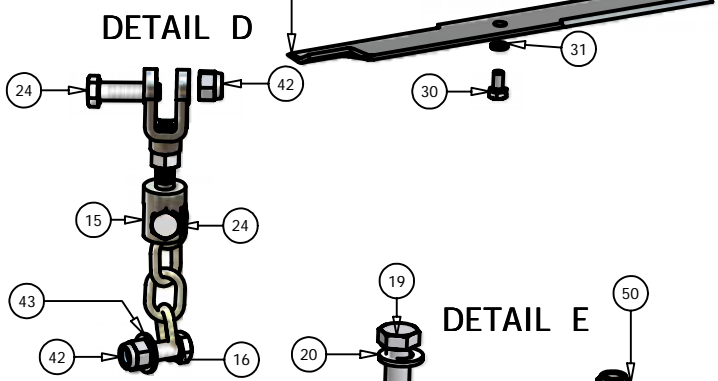

72" Deck

72" Deck			
ITEM	QTY	PART NUMBER	DESCRIPTION
1	1	041-0236-00	72" Deck Belt
2	1	060-7205-00	72" Deck
3	3	038-7230-00	72" Fusion Blade
4	3	037-6015-00	Spindle
5	2	014-7204-00	Pulley Guard
6	1	034-9035-00	Deck Idler Spring
7	3	033-7203-00	7" Deck Pulley
8	2	033-6001-00	4 3/4" Idler Pulley
9	2	031-6028-00	Deck Support Arm (Right)
10	2	031-6027-00	Deck Support Arm (Left)
11	2	033-5001-01	5 3/4" Flat Idler Pulley
12	1	039-6936-00	Deck Idler Arm
13	2	048-6056-00	Turnbuckle
14	2	046-6044-00	Female Yoke
15	2	046-6048-00	Male Yoke
16	2	047-6047-00	3" Chain
17	4	045-6043-00	5/16" Knob
18	6	022-5234-00	Anti-Scalp Rollers
19	1	018-5311-00	5/8" x 4" Hex Bolt
20	2	019-6017-00	.635 ID Plastic Washer
21	1	024-6034-00	Grease Fitting (Drive-In Type)
22	2	032-6033-00	5/8" ID x 1 1/8" Brass Bushing
23	2	018-6036-00	1/2" x 2 1/2" Hex Bolt
24	5	018-6012-00	3/8" x 1 1/4" Hex Bolt
25	13	019-5037-00	3/8" Lock Washer
26	17	013-6014-00	3/8" Hex Nut
27	18	018-5040-00	3/8" x 1 1/4" Hex Bolt
28	3	018-6019-00	1/2" x 1 1/2" Fine Thread Bolt
29	3	019-5007-00	1/2" Lock Washer
30	3	018-6021-00	5/8" x 1.5" Fine Threaded Bolt
31	3	019-4807-00	5/8" Lock Washer
32	2	025-5338-00	1 1/2" Pulley Spacer
33	1	025-5339-00	1 3/4" Pulley Spacer
34	1	018-6054-00	1/2" x 3 1/2" Bolt
35	6	013-5300-00	1/2" Flange Nut
36	6	018-5015-00	5/16" x 1" Hex Bolt
37	6	018-5019-00	1/2" x 4" Bolt (Grade 8)
38	2	013-6058-00	3/4" Left Handed Nut
39	4	018-6059-00	5/8" x 2 1/2" Hex Bolt
40	4	013-7021-00	5/8" Nylock Nut
41	2	013-6051-00	3/8" Fine Threaded Jam Nut
42	12	013-5041-00	3/8" Nylock Nut
43	2	019-5029-00	3/8" Flat Washer
44	3	018-5250-00	3/8" x 3/4" Hex Bolt
45	2	019-6042-00	.360 ID Plastic Washer
46	2	013-8047-00	5/16" Nylock Nut
47	4	019-5010-00	1/2" Brass Washer
48	2	018-7050-00	1/2" x 4 1/2" Bolt
49	3	019-6020-00	1/2" Cupped Washer
50	14	013-8050-00	1/2" Flange Lock Nut
51	1	025-5337-00	1 1/4" Pulley Spacer
52	3	030-6029-00	3/8" Set Screw
53	1	039-4880-00	2007 Hanger Plate
54	1	210-6005-00	Rubber Side Discharge
55	5	018-5020-00	5/16" x 1 1/2" Carriage Bolt
56	5	013-8049-00	5/16" Nylock Flange Nut
57	1	039-4881-00	2007 Lower Hanger Plate
58	1	018-7016-00	1/2" x 3" Bolt
59	1	206-6017-00	2007 Lower Hanger Plate