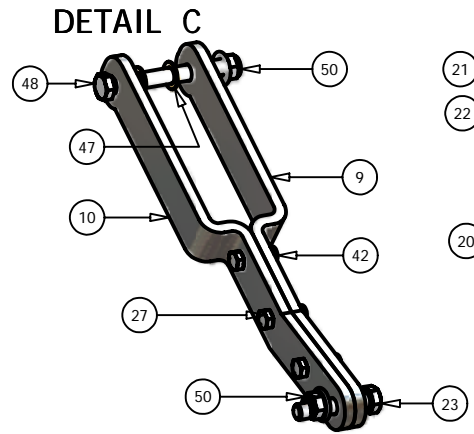

72" Deck

72" Deck			
ITEM	QTY	PART NUMBER	DESCRIPTION
1	1	041-0236-00	72" Deck Belt
2	1	060-7205-00	72" Deck
3	3	038-7230-00	72" Fusion Blade
4	3	037-6015-00	Spindle
5	2	014-7204-00	Pulley Guard
6	1	034-9035-00	Deck Idler Spring
7	3	033-7203-00	7" Deck Pulley
8	2	033-6001-00	4 3/4" Idler Pulley
9	2	031-6028-00	Deck Support Arm (Right)
10	2	031-6027-00	Deck Support Arm (Left)
11	2	033-5001-01	5 3/4" Flat Idler Pulley
12	1	039-6936-00	Deck Idler Arm
13	2	048-6056-00	Turnbuckle
14	2	046-6044-00	Female Yoke
15	2	046-6048-00	Male Yoke
16	2	047-6047-00	3" Chain
17	4	045-6043-00	5/16" Knob
18	6	022-5234-00	Anti-Scalp Rollers
19	1	018-5311-00	5/8" x 4" Hex Bolt
20	2	019-6017-00	.635 ID Plastic Washer
21	1	024-6034-00	Grease Fitting (Drive-In Type)
22	2	032-6033-00	5/8" ID x 1 1/8" Brass Bushing
23	2	018-6036-00	1/2" x 2 1/2" Hex Bolt
24	5	018-6012-00	3/8" x 1 1/4" Hex Bolt
25	13	019-5037-00	3/8" Lock Washer
26	17	013-6014-00	3/8" Hex Nut
27	18	018-5040-00	3/8" x 1 1/4" Hex Bolt
28	3	018-6019-00	1/2" x 1 1/2" Fine Thread Bolt
29	3	019-5007-00	1/2" Lock Washer
30	3	018-6021-00	5/8" x 1.5" Fine Threaded Bolt
31	3	019-4807-00	5/8" Lock Washer
32	2	025-5338-00	1 1/2" Pulley Spacer
33	1	025-5339-00	1 3/4" Pulley Spacer
34	1	018-6054-00	1/2" x 3 1/2" Bolt
35	6	013-5300-00	1/2" Flange Nut
36	6	018-5015-00	5/16" x 1" Hex Bolt
37	6	018-5019-00	1/2" x 4" Bolt (Grade 8)
38	2	013-6058-00	3/4" Left Handed Nut
39	4	018-6059-00	5/8" x 2 1/2" Hex Bolt
40	4	013-7021-00	5/8" Nylock Nut
41	2	013-6051-00	3/8" Fine Threaded Jam Nut
42	12	013-5041-00	3/8" Nylock Nut
43	2	019-5029-00	3/8" Flat Washer
44	3	018-5250-00	3/8" x 3/4" Hex Bolt
45	2	019-6042-00	.360 ID Plastic Washer
46	2	013-8047-00	5/16" Nylock Nut
47	4	019-5010-00	1/2" Brass Washer
48	2	018-7050-00	1/2" x 4 1/2" Bolt
49	3	019-6020-00	1/2" Cupped Washer
50	14	013-8050-00	1/2" Flange Lock Nut
51	1	025-5337-00	1 1/4" Pulley Spacer
52	3	030-6029-00	3/8" Set Screw
53	1	039-4880-00	2007 Hanger Plate
54	1	210-6005-00	Rubber Side Discharge
55	5	018-5020-00	5/16" x 1 1/2" Carriage Bolt
56	5	013-8049-00	5/16" Nylock Flange Nut
57	1	039-4881-00	2007 Lower Hanger Plate
58	1	018-7016-00	1/2" x 3" Bolt
59	1	206-6017-00	2007 Lower Hanger Plate