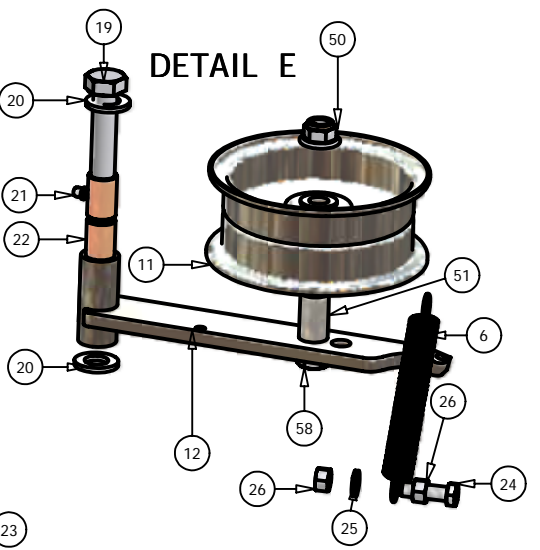

72" Deck

72" Deck			
ITEM	QTY	PART NUMBER	DESCRIPTION
1	1	041-0236-00	72" Deck Belt
2	1	060-7205-00	72" Deck
3	3	038-7230-00	72" Fusion Blade
4	3	037-6015-00	Spindle
5	2	014-7204-00	Pulley Guard
6	1	034-9035-00	Deck Idler Spring
7	3	033-7203-00	7" Deck Pulley
8	2	033-6001-00	4 3/4" Idler Pulley
9	2	031-6028-00	Deck Support Arm (Right)
10	2	031-6027-00	Deck Support Arm (Left)
11	2	033-5001-01	5 3/4" Flat Idler Pulley
12	1	039-6936-00	Deck Idler Arm
13	2	048-6056-00	Turnbuckle
14	2	046-6044-00	Female Yoke
15	2	046-6048-00	Male Yoke
16	2	047-6047-00	3" Chain
17	4	045-6043-00	5/16" Knob
18	6	022-5234-00	Anti-Scalp Rollers
19	1	018-5311-00	5/8" x 4" Hex Bolt
20	2	019-6017-00	.635 ID Plastic Washer
21	1	024-6034-00	Grease Fitting (Drive-In Type)
22	2	032-6033-00	5/8" ID x 1 1/8" Brass Bushing
23	2	018-6036-00	1/2" x 2 1/2" Hex Bolt
24	5	018-6012-00	3/8" x 1 1/4" Hex Bolt
25	13	019-5037-00	3/8" Lock Washer
26	17	013-6014-00	3/8" Hex Nut
27	18	018-5040-00	3/8" x 1 1/4" Hex Bolt
28	3	018-6019-00	1/2" x 1 1/2" Fine Thread Bolt
29	3	019-5007-00	1/2" Lock Washer
30	3	018-6021-00	5/8" x 1.5" Fine Threaded Bolt
31	3	019-4807-00	5/8" Lock Washer
32	2	025-5338-00	1 1/2" Pulley Spacer
33	1	025-5339-00	1 3/4" Pulley Spacer
34	1	018-6054-00	1/2" x 3 1/2" Bolt
35	6	013-5300-00	1/2" Flange Nut
36	6	018-5015-00	5/16" x 1" Hex Bolt
37	6	018-5019-00	1/2" x 4" Bolt (Grade 8)
38	2	013-6058-00	3/4" Left Handed Nut
39	4	018-6059-00	5/8" x 2 1/2" Hex Bolt
40	4	013-7021-00	5/8" Nylock Nut
41	2	013-6051-00	3/8" Fine Threaded Jam Nut
42	12	013-5041-00	3/8" Nylock Nut
43	2	019-5029-00	3/8" Flat Washer
44	3	018-5250-00	3/8" x 3/4" Hex Bolt
45	2	019-6042-00	.360 ID Plastic Washer
46	2	013-8047-00	5/16" Nylock Nut
47	4	019-5010-00	1/2" Brass Washer
48	2	018-7050-00	1/2" x 4 1/2" Bolt
49	3	019-6020-00	1/2" Cupped Washer
50	14	013-8050-00	1/2" Flange Lock Nut
51	1	025-5337-00	1 1/4" Pulley Spacer
52	3	030-6029-00	3/8" Set Screw
53	1	039-4880-00	2007 Hanger Plate
54	1	210-6005-00	Rubber Side Discharge
55	5	018-5020-00	5/16" x 1 1/2" Carriage Bolt
56	5	013-8049-00	5/16" Nylock Flange Nut
57	1	039-4881-00	2007 Lower Hanger Plate
58	1	018-7016-00	1/2" x 3" Bolt
59	1	206-6017-00	2007 Lower Hanger Plate